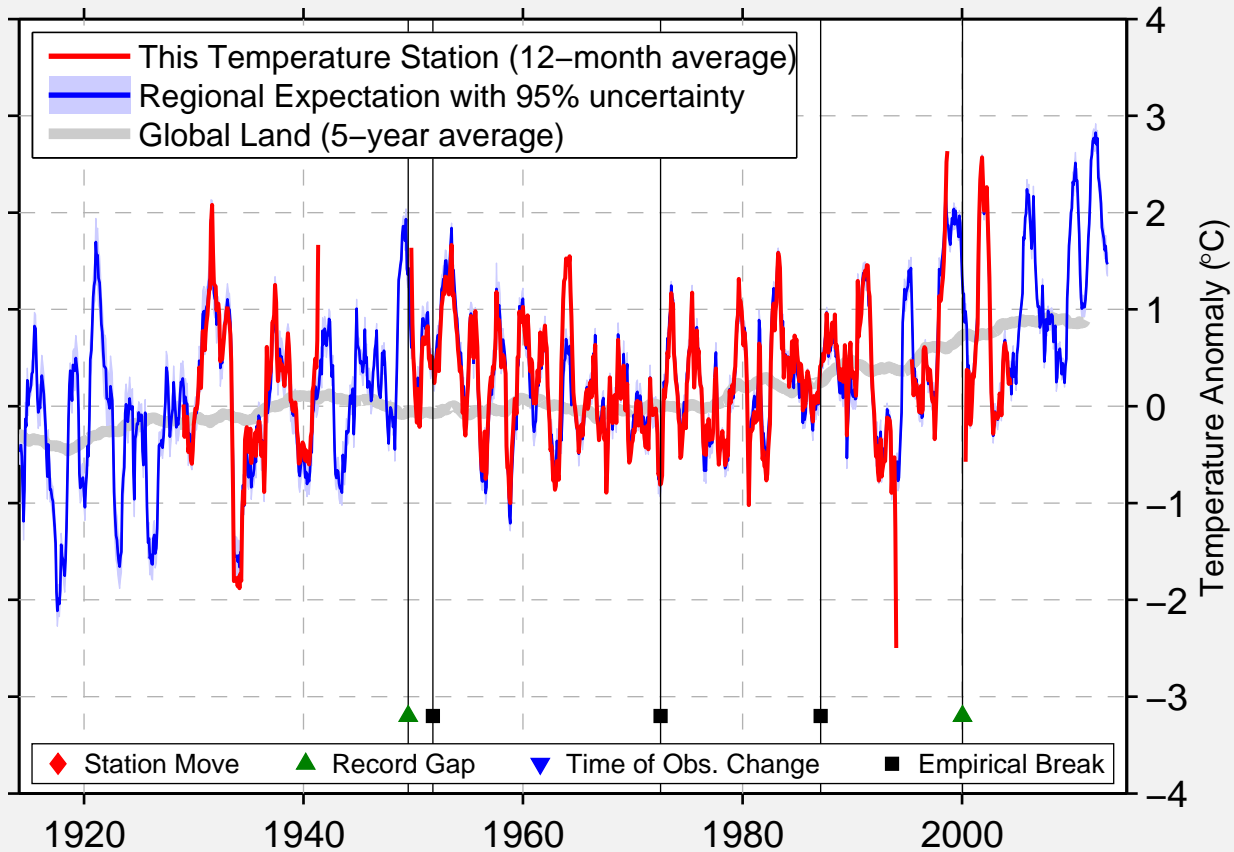

SAINT HUBERT ARPT & 45.517 N, 73.417 W (Canada)

Data Quality Controlled and Aligned at Breakpoints

Berkeley Earth