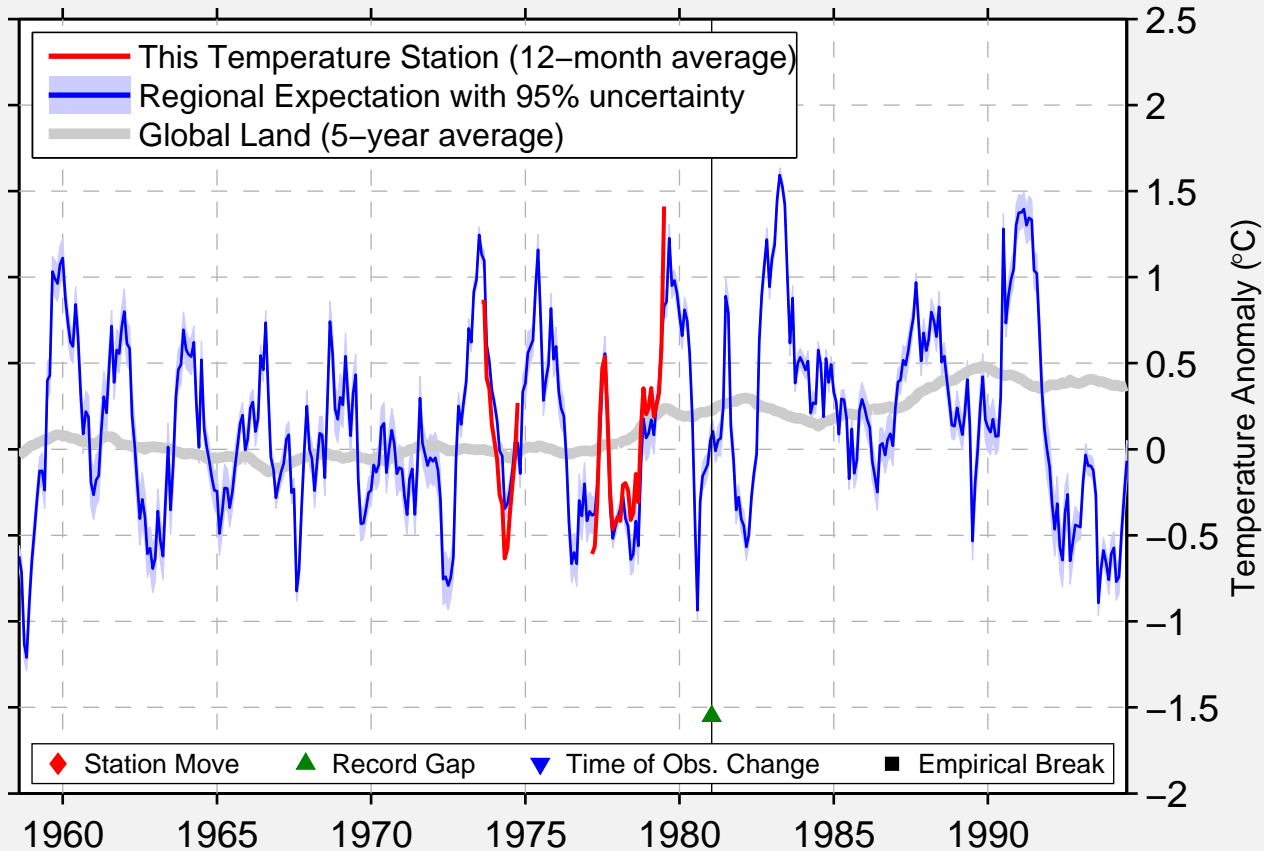

POSTE SARAGUAY

45.500 N, 73.750 W (Canada)

Data Quality Controlled and Aligned at Breakpoints

Berkeley Earth