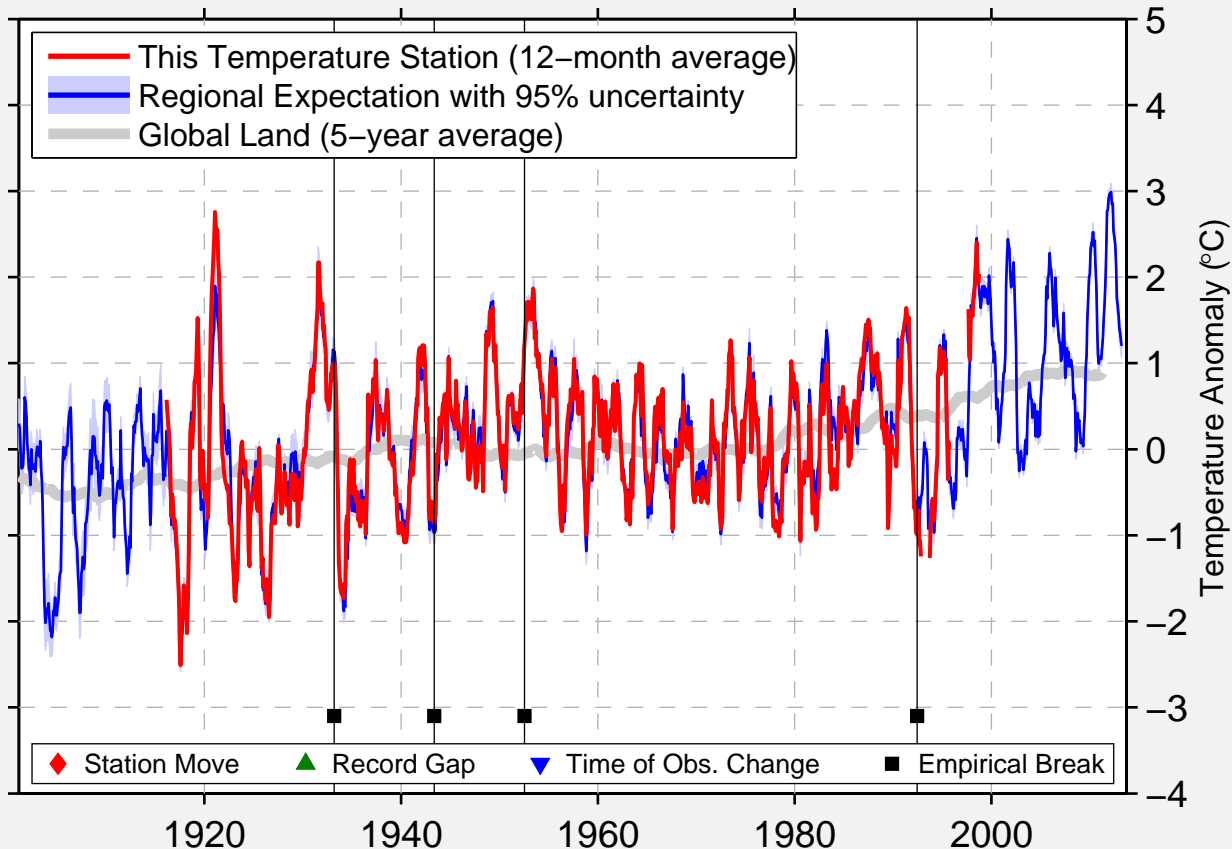

MADAWASKA, ON

45.500 N, 77.980 W (Canada)

Data Quality Controlled and Aligned at Breakpoints

Berkeley Earth