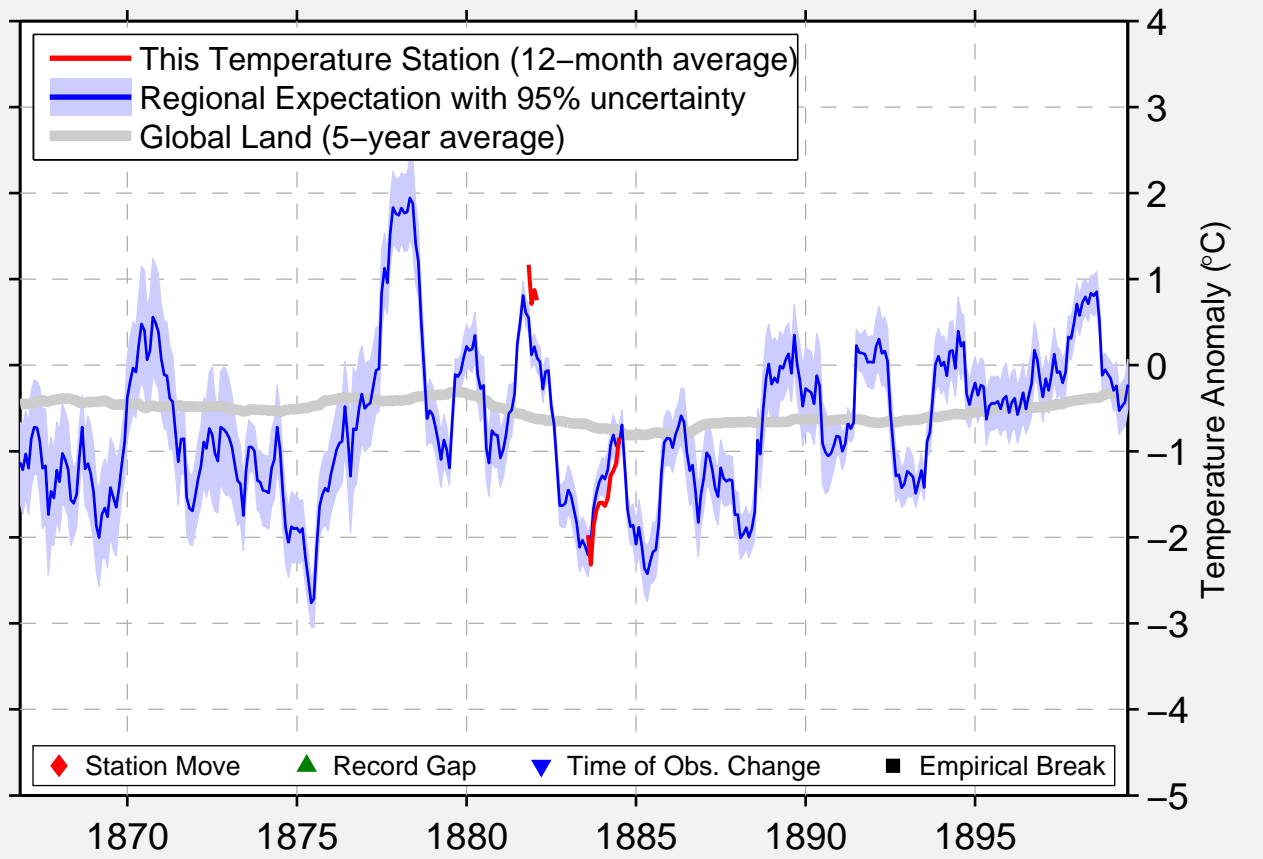

FITZROY HARBOUR

45.470 N, 76.220 W (Canada)

Data Quality Controlled and Aligned at Breakpoints

Berkeley Earth