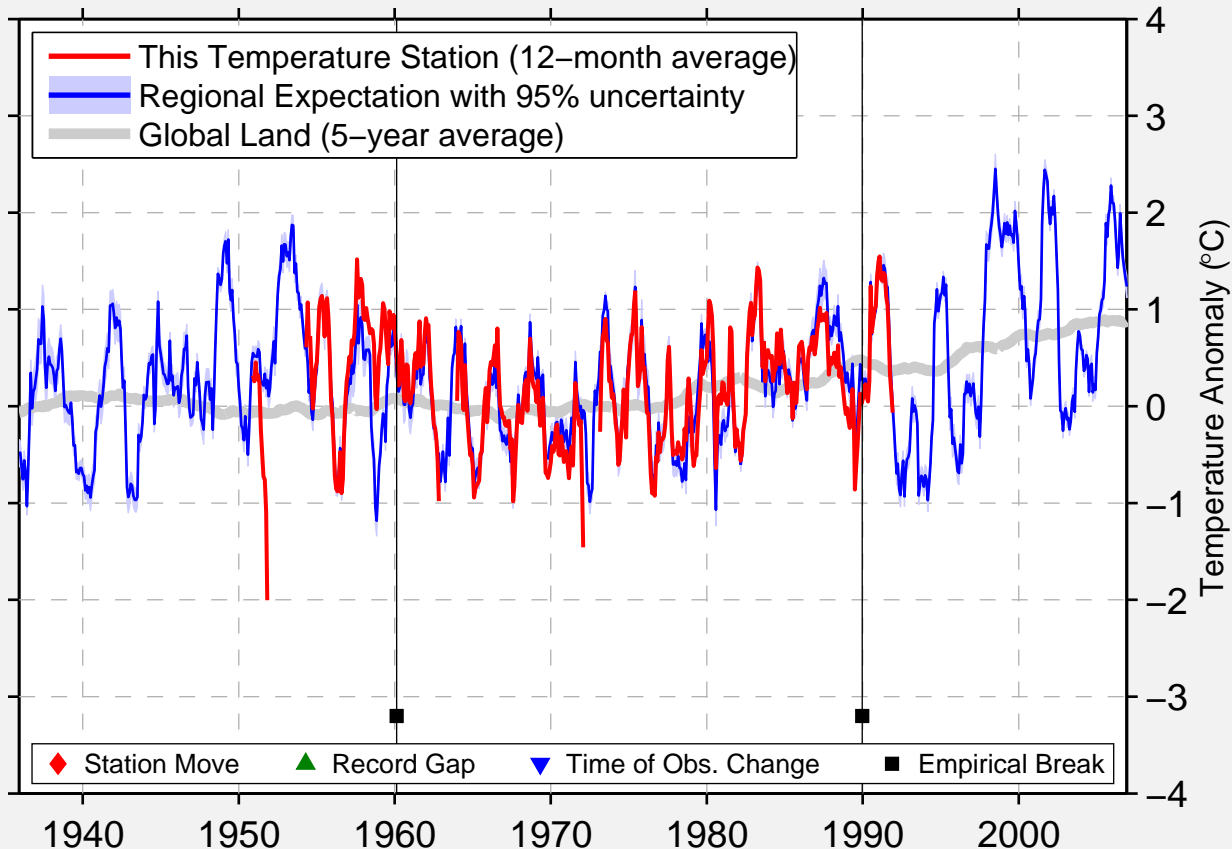

CHATS FALLS

45.470 N, 76.225 W (Canada)

Data Quality Controlled and Aligned at Breakpoints

Berkeley Earth