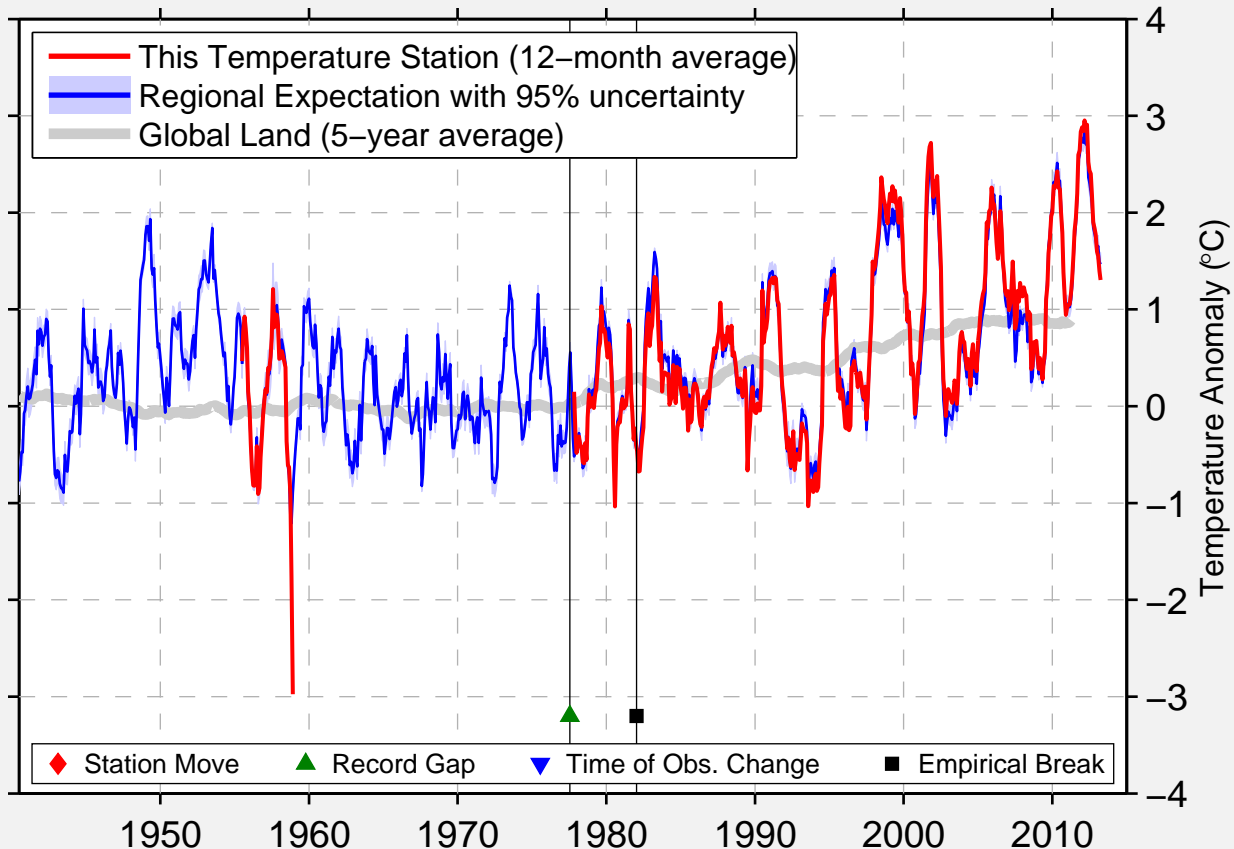

MONTREAL/TRUDEAU INT

45.467 N, 73.733 W (Canada)

Data Quality Controlled and Aligned at Breakpoints

Berkeley Earth