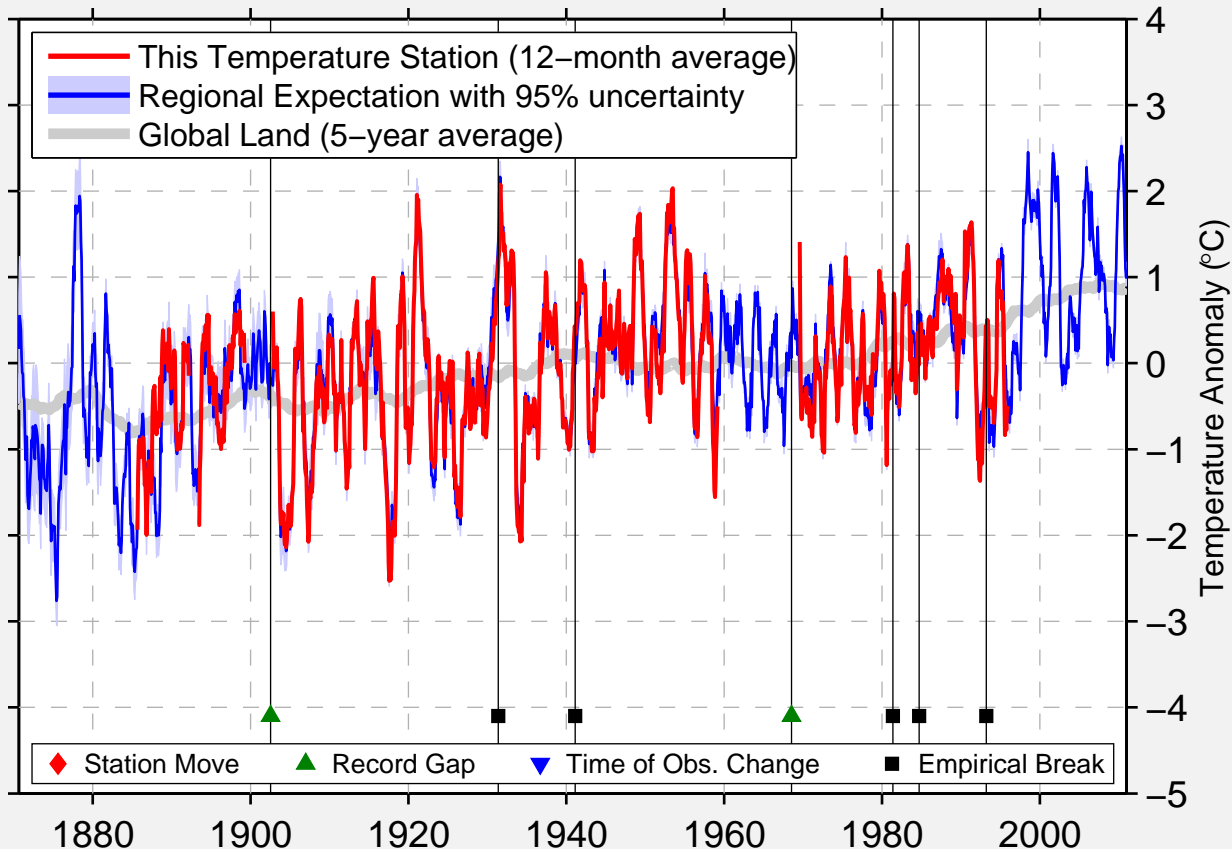

RENFREW SAND POINT

45.455 N, 76.565 W (Canada)

Data Quality Controlled and Aligned at Breakpoints

Berkeley Earth