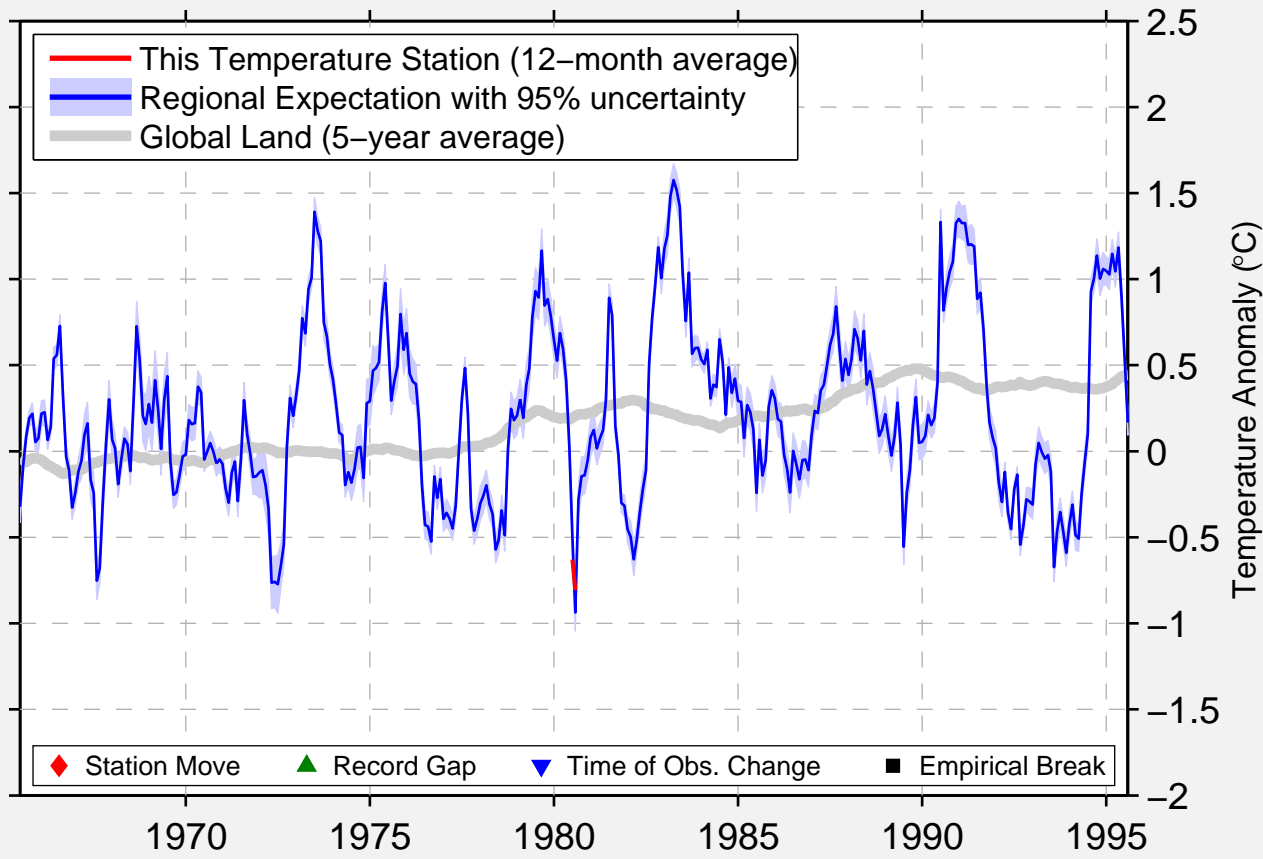

# MONT MEGANTIC

45.450 N, 71.150 W (Canada)

Data Quality Controlled and Aligned at Breakpoints

Berkeley Earth