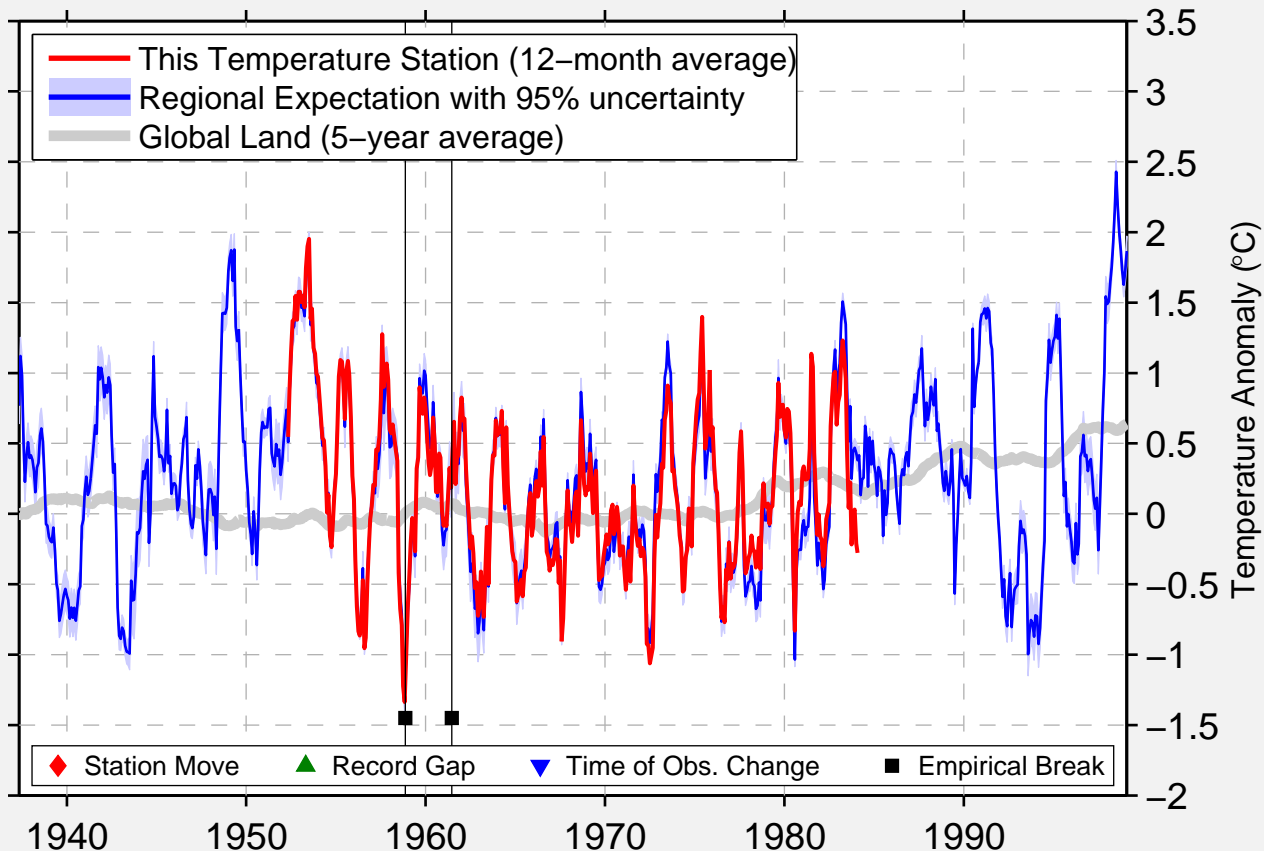

OTTAWA NRC

45.450 N, 75.620 W (Canada)

Data Quality Controlled and Aligned at Breakpoints

Berkeley Earth