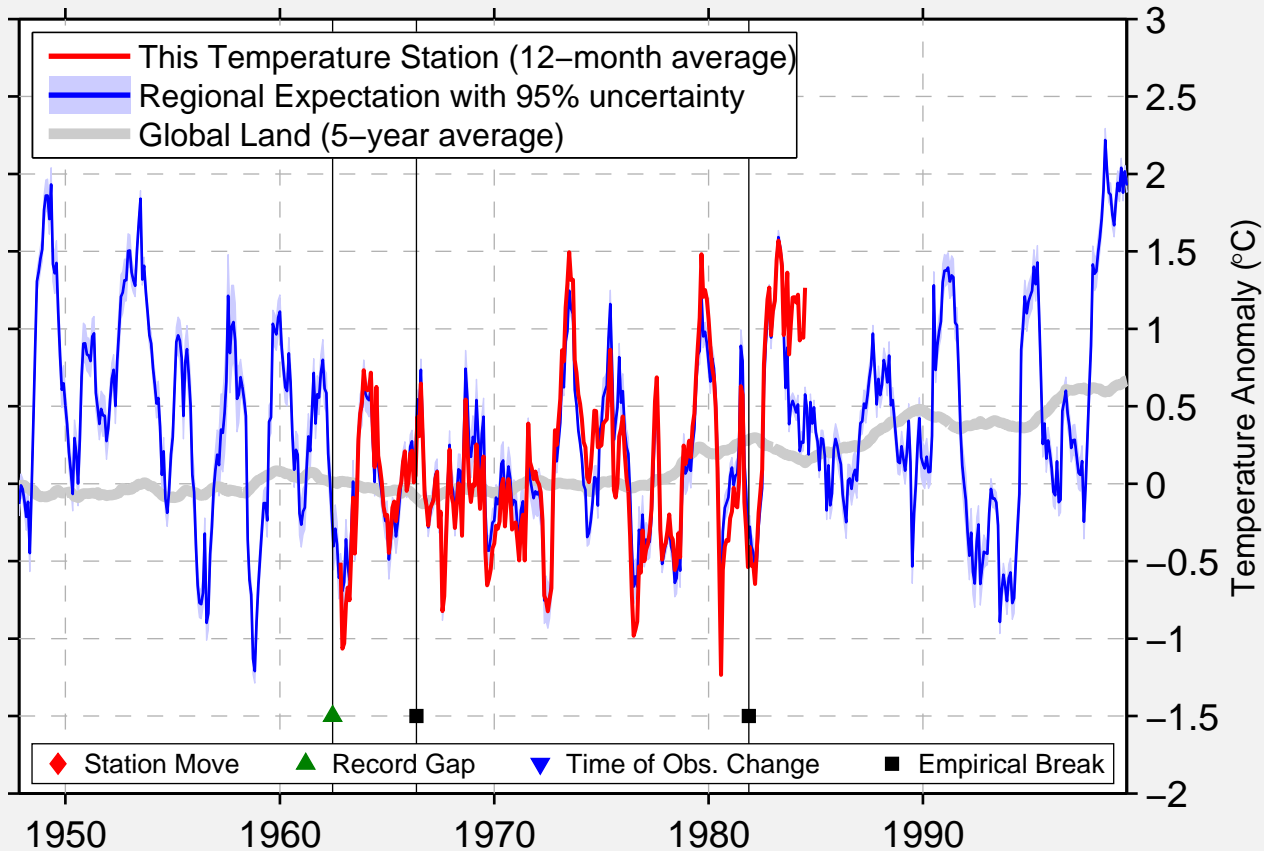

ROUGEMONT

45.430 N, 73.100 W (Canada)

Data Quality Controlled and Aligned at Breakpoints

Berkeley Earth