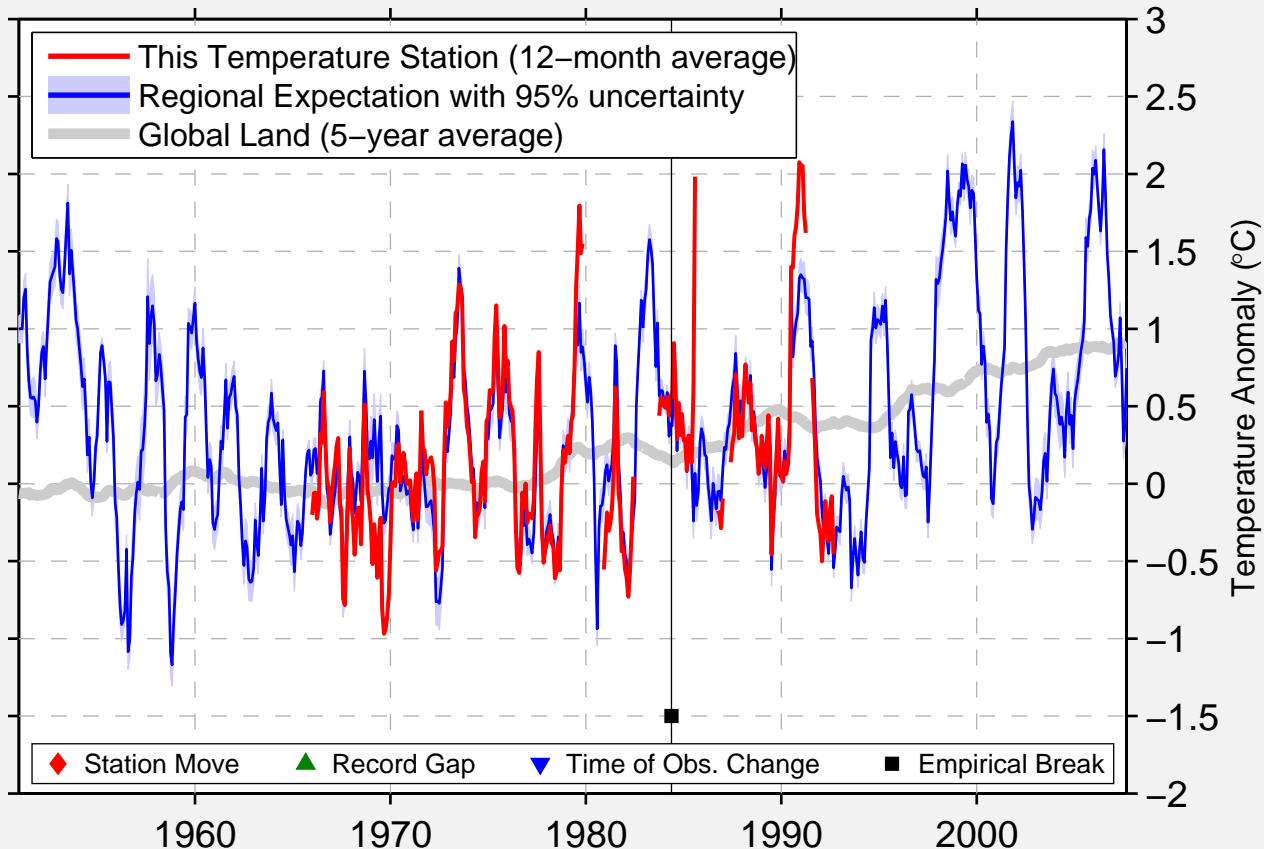

WEST DITTON

45.400 N, 71.300 W (Canada)

Data Quality Controlled and Aligned at Breakpoints

Berkeley Earth