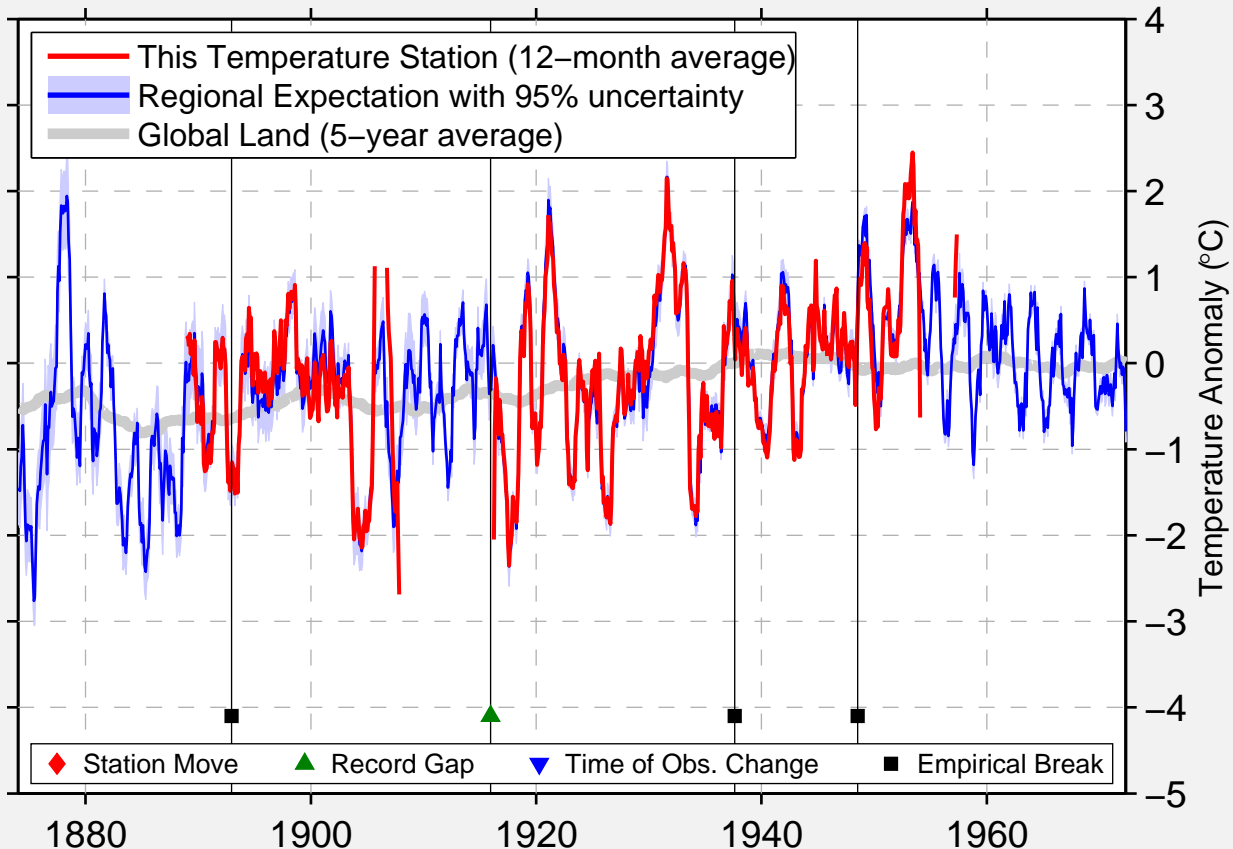

# CLONTARF

45.380 N, 77.153 W (Canada)

Data Quality Controlled and Aligned at Breakpoints

Berkeley Earth