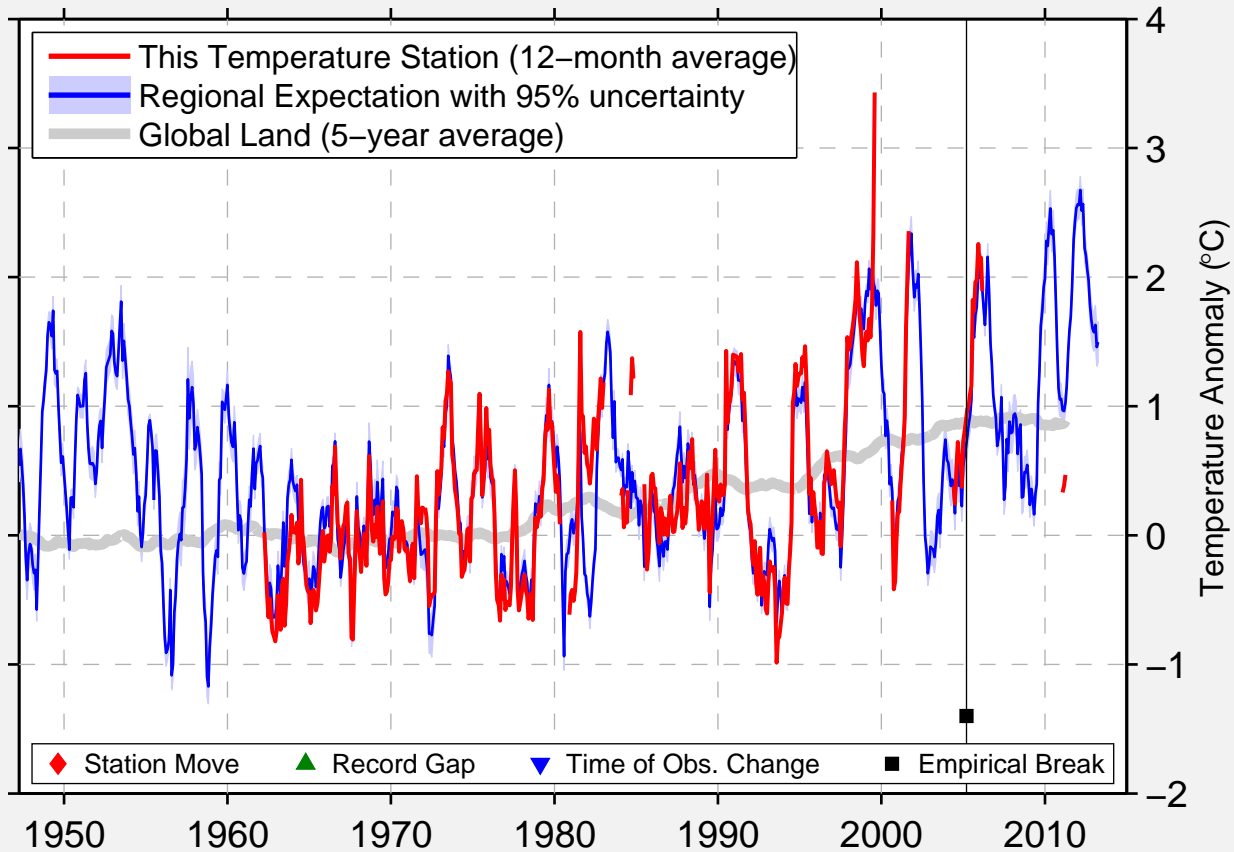

SAWYERVILLE NORD

45.370 N, 71.530 W (Canada)

Data Quality Controlled and Aligned at Breakpoints

Berkeley Earth