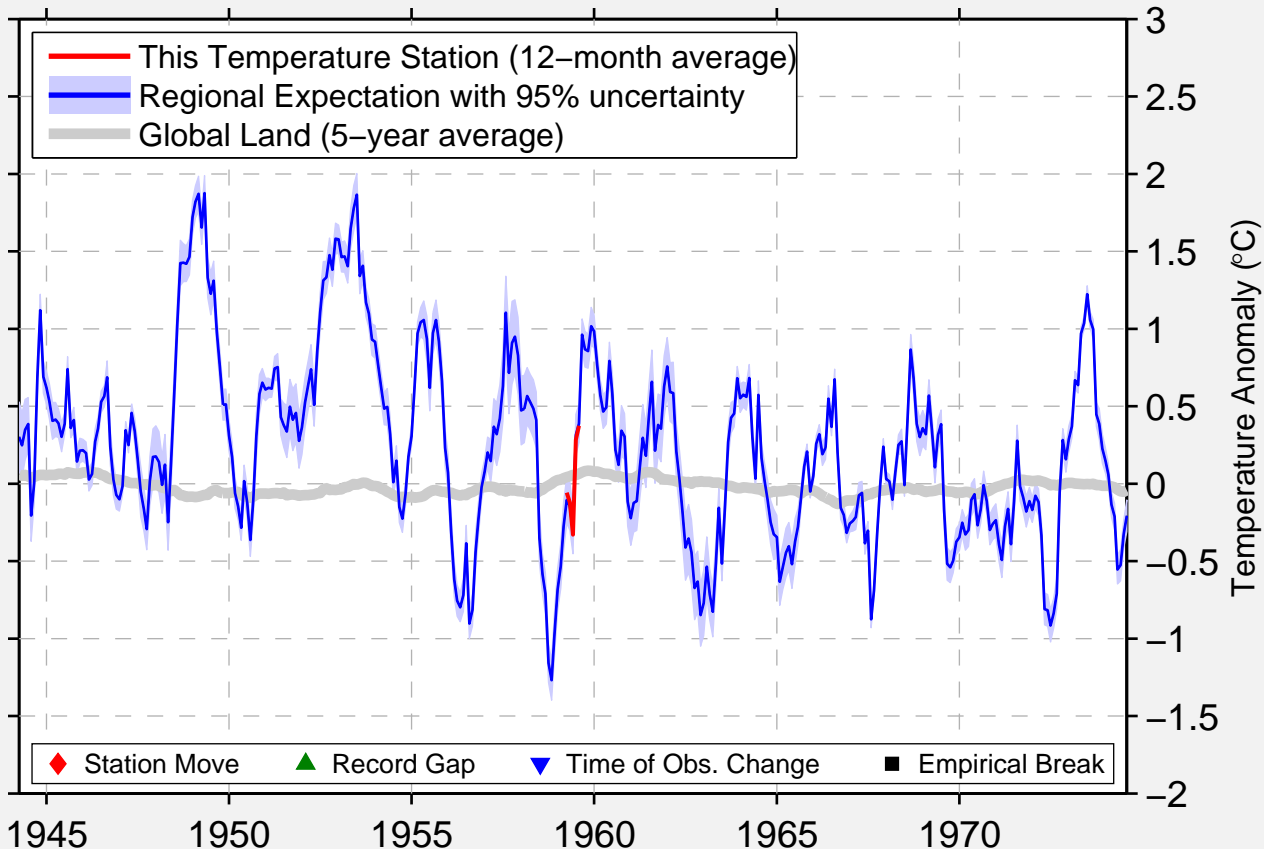

CITY VIEW

45.350 N, 75.730 W (Canada)

Data Quality Controlled and Aligned at Breakpoints

Berkeley Earth