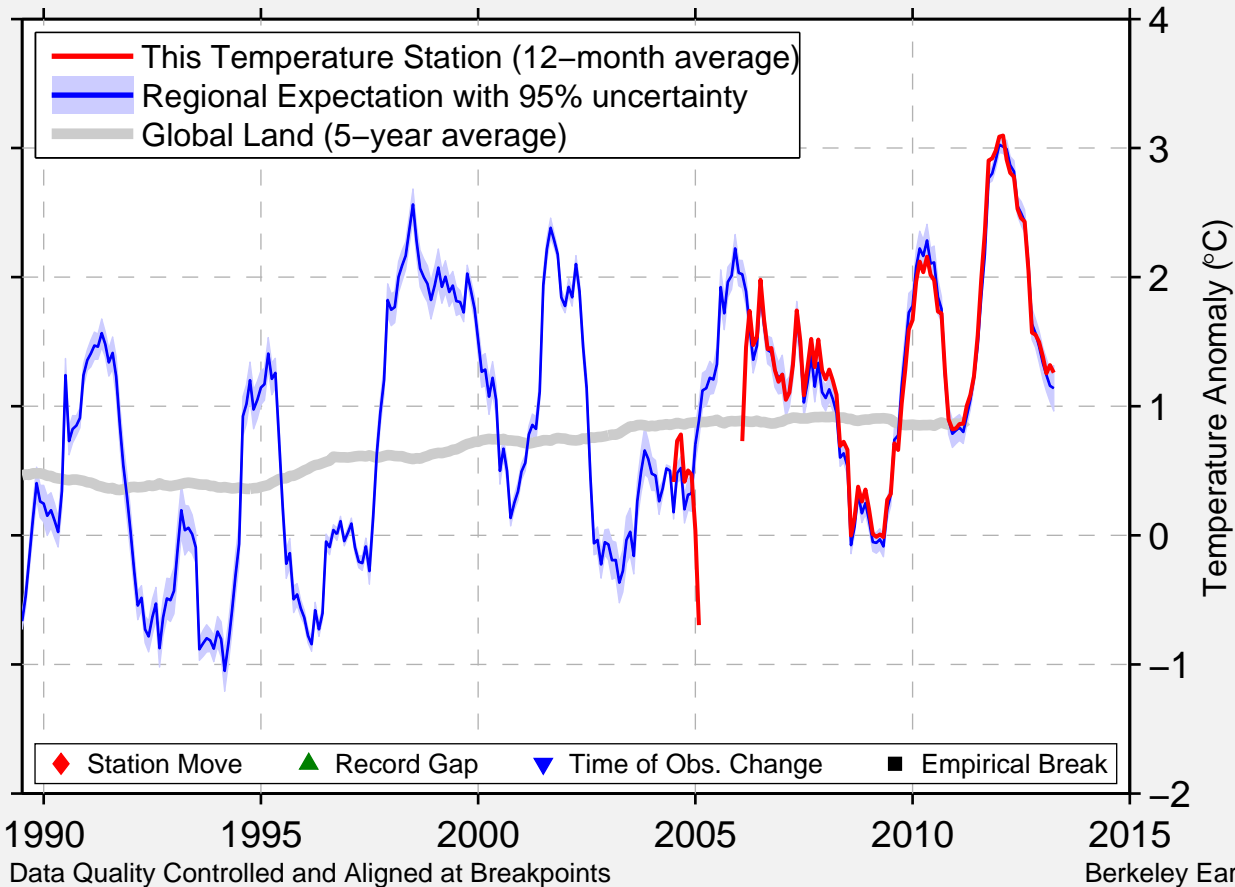

PARRY SOUND CCG

45.340 N, 80.040 W (Canada)

Data Quality Controlled and Aligned at Breakpoints

Berkeley Earth