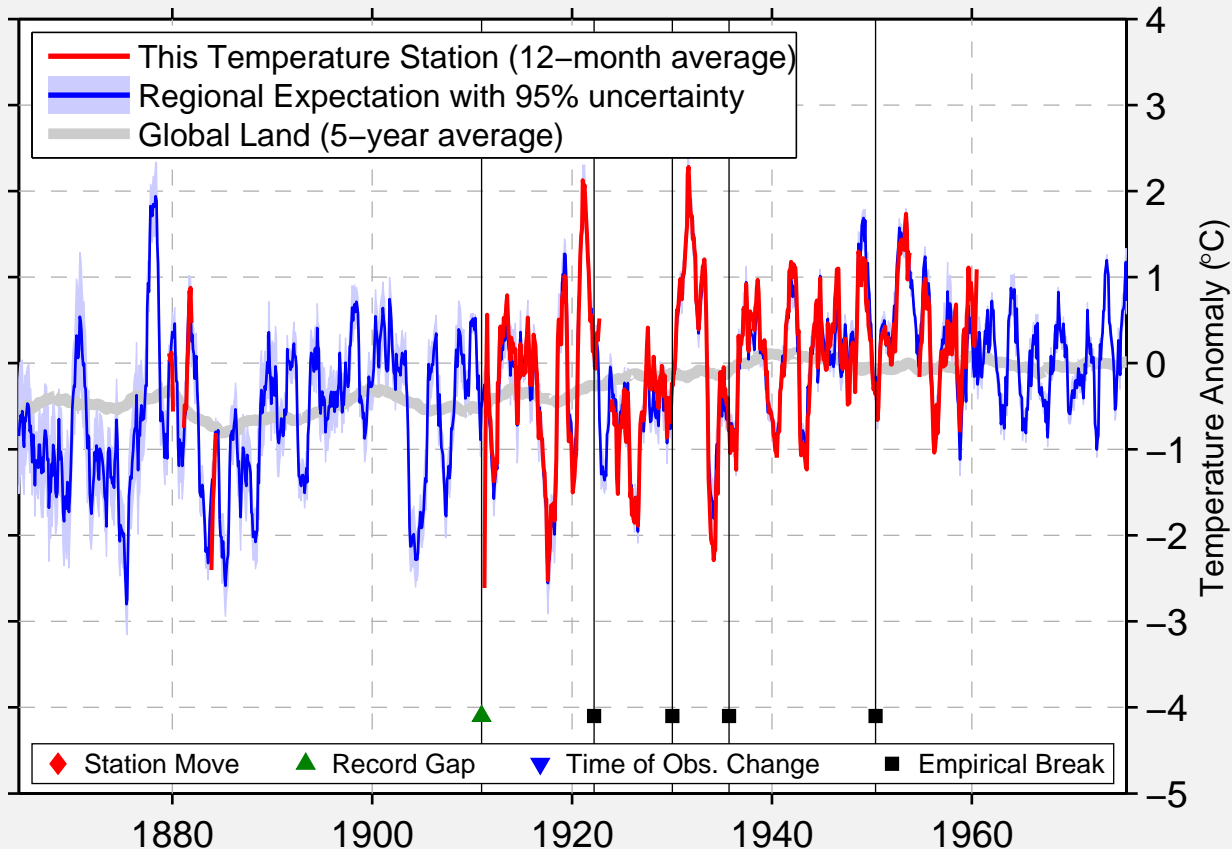

HUNTSVILLE, ON

45.320 N, 79.250 W (Canada)

Data Quality Controlled and Aligned at Breakpoints

Berkeley Earth