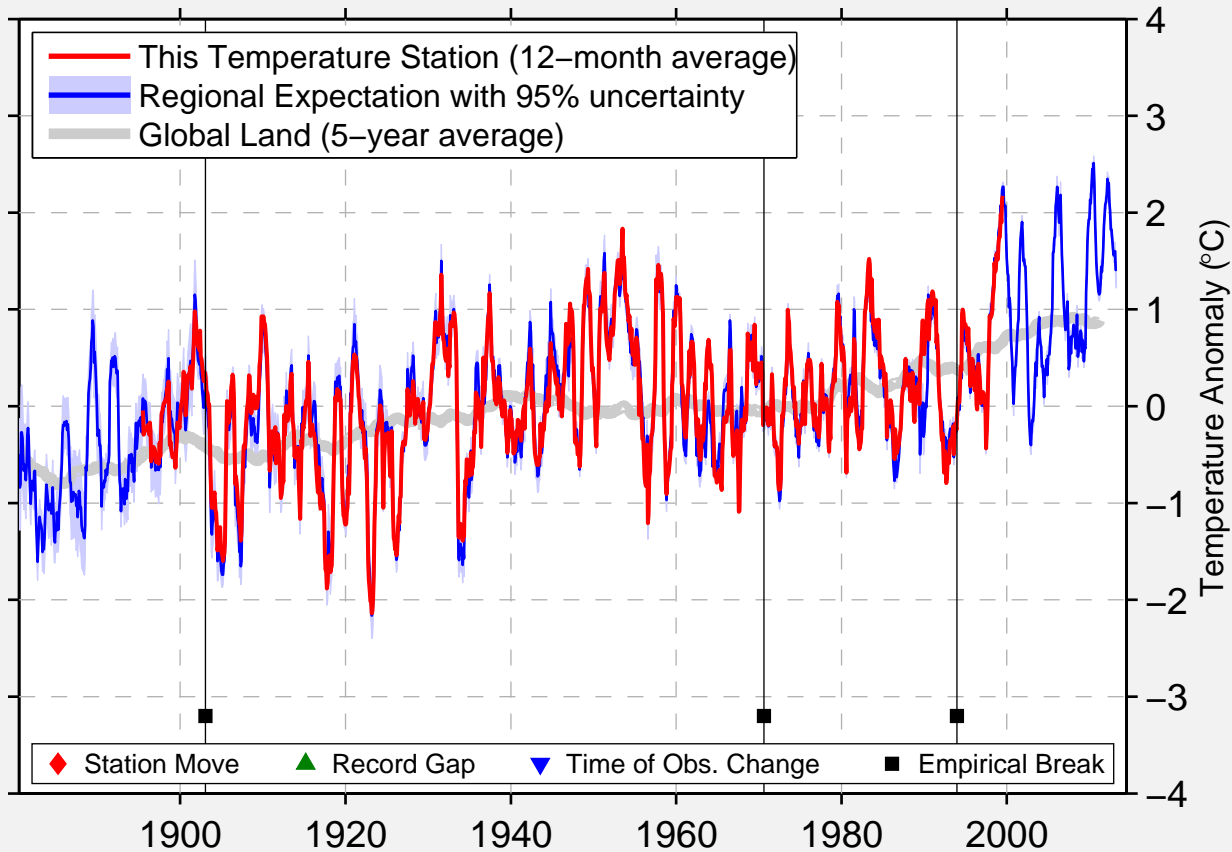

SAINT JOHN A, NB
45.318 N, 65.886 W (Canada)

Data Quality Controlled and Aligned at Breakpoints

Berkeley Earth