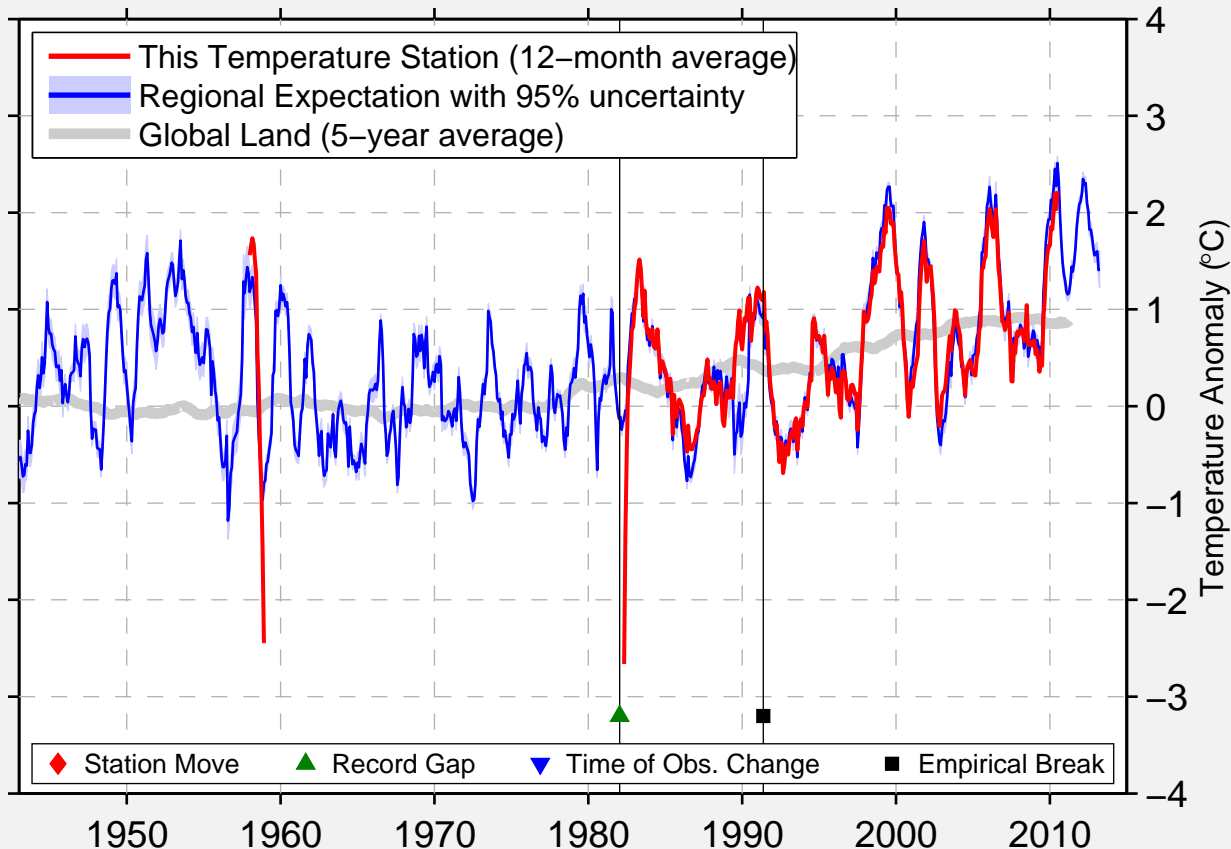

SAINT JOHN ARPT

45.317 N, 65.883 W (Canada)

Data Quality Controlled and Aligned at Breakpoints

Berkeley Earth