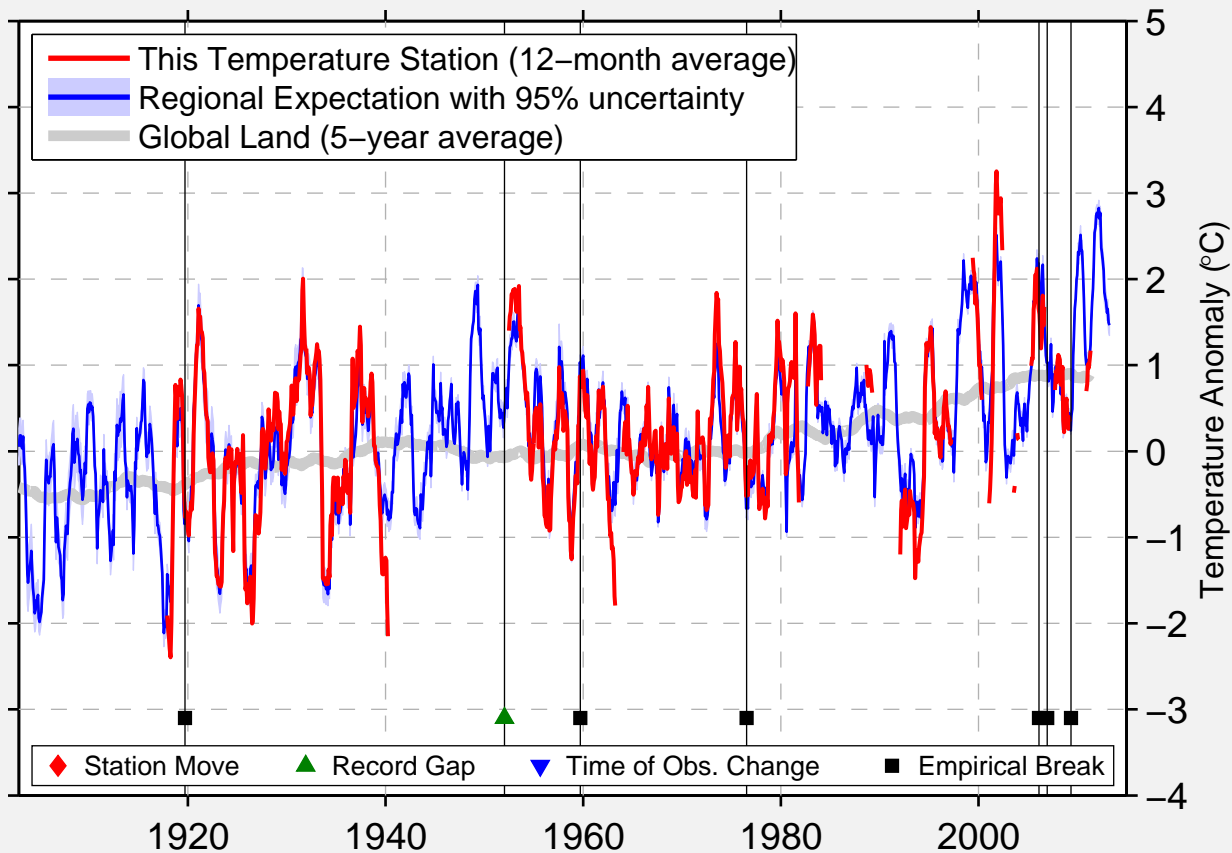

FARNHAM

45.300 N, 72.900 W (Canada)

Data Quality Controlled and Aligned at Breakpoints

Berkeley Earth