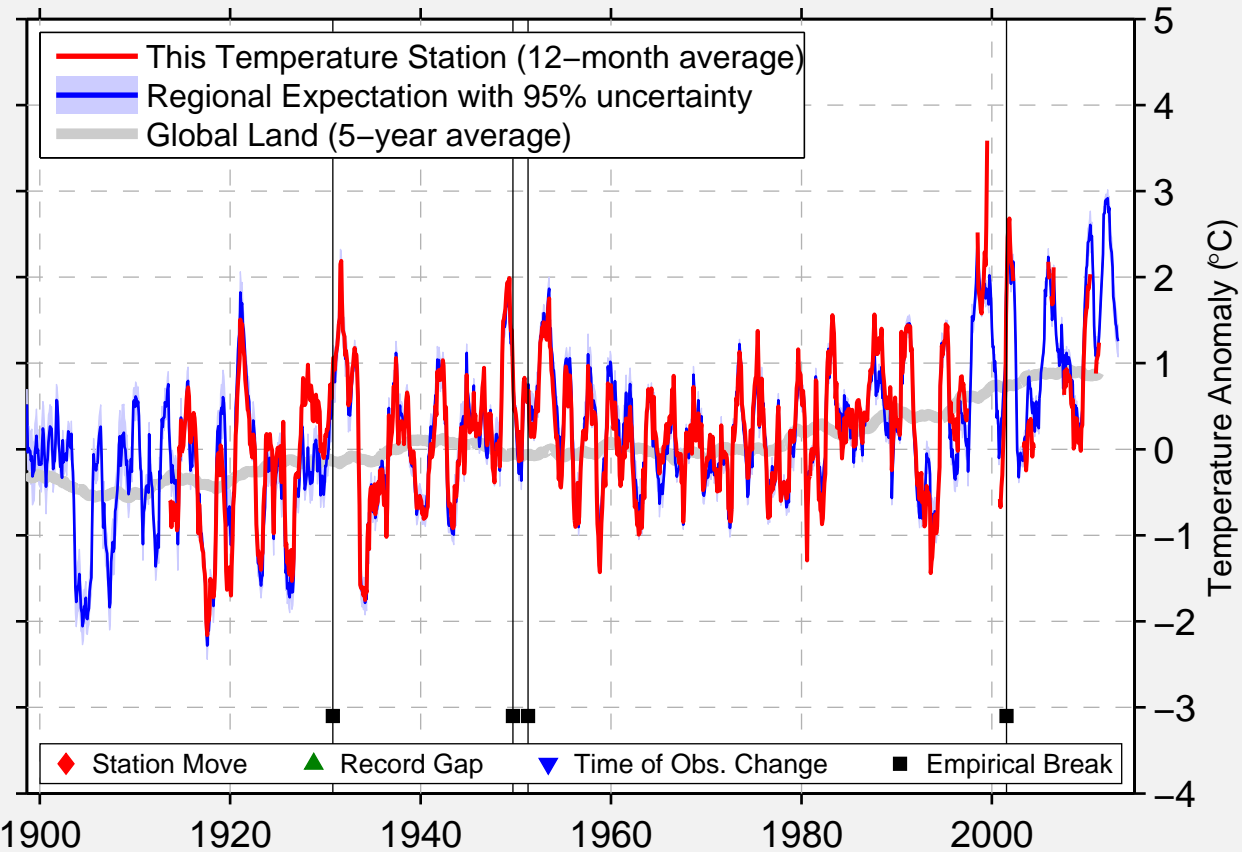

LES CEDRES

45.300 N, 74.052 W (Canada)

Data Quality Controlled and Aligned at Breakpoints

Berkeley Earth