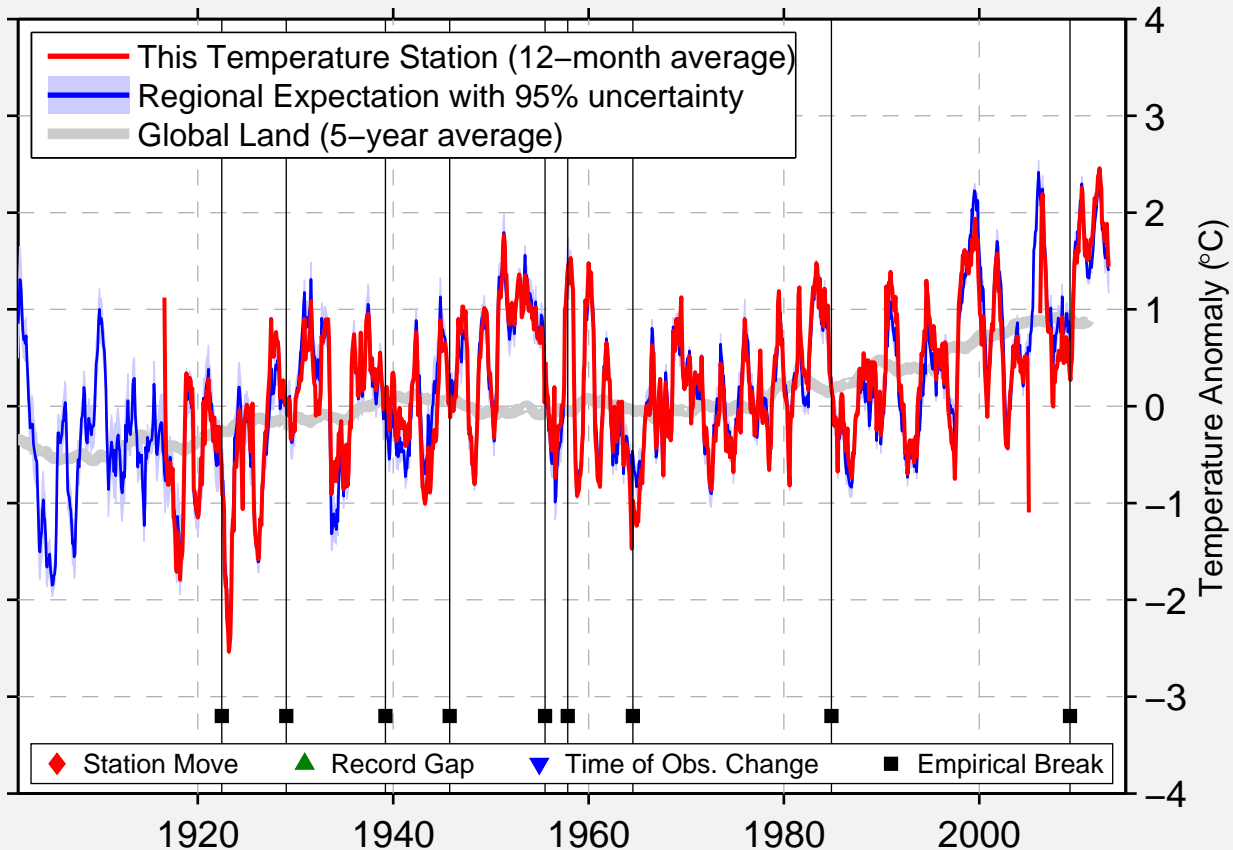

UPPER STEWIACKE RCS

45.225 N, 63.030 W (Canada)

Data Quality Controlled and Aligned at Breakpoints

Berkeley Earth