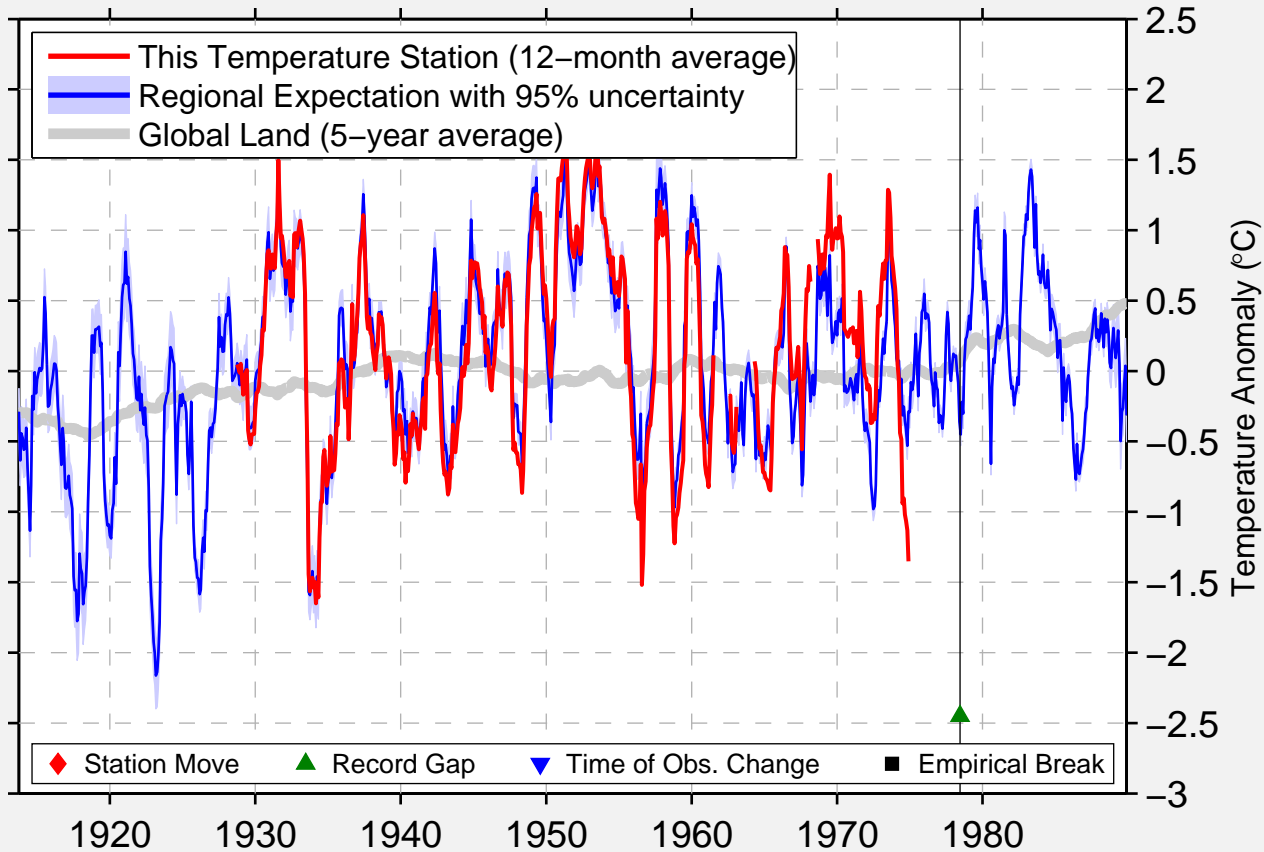

# MUSQUASH

45.200 N, 66.330 W (Canada)

Data Quality Controlled and Aligned at Breakpoints

Berkeley Earth