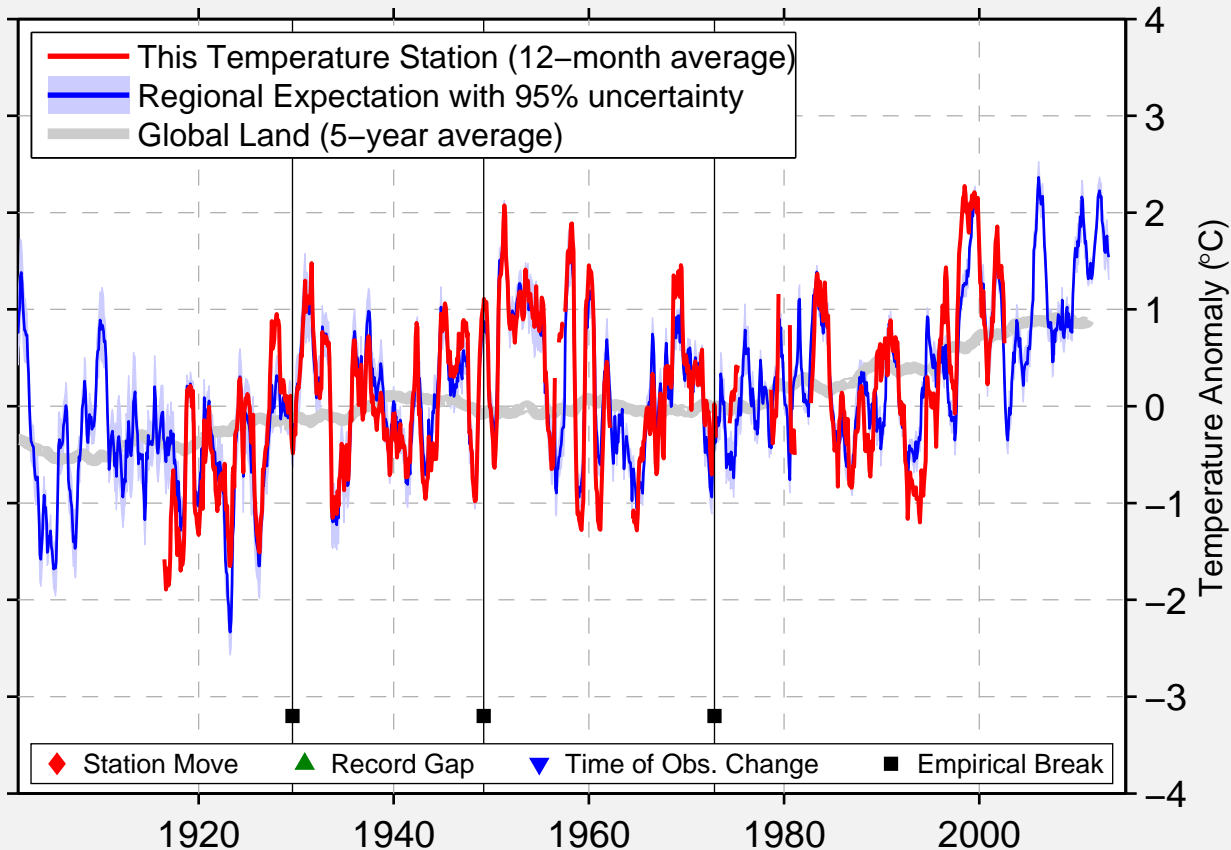

STILLWATER SHERBROOKE

45.165 N, 61.990 W (Canada)

Data Quality Controlled and Aligned at Breakpoints

Berkeley Earth