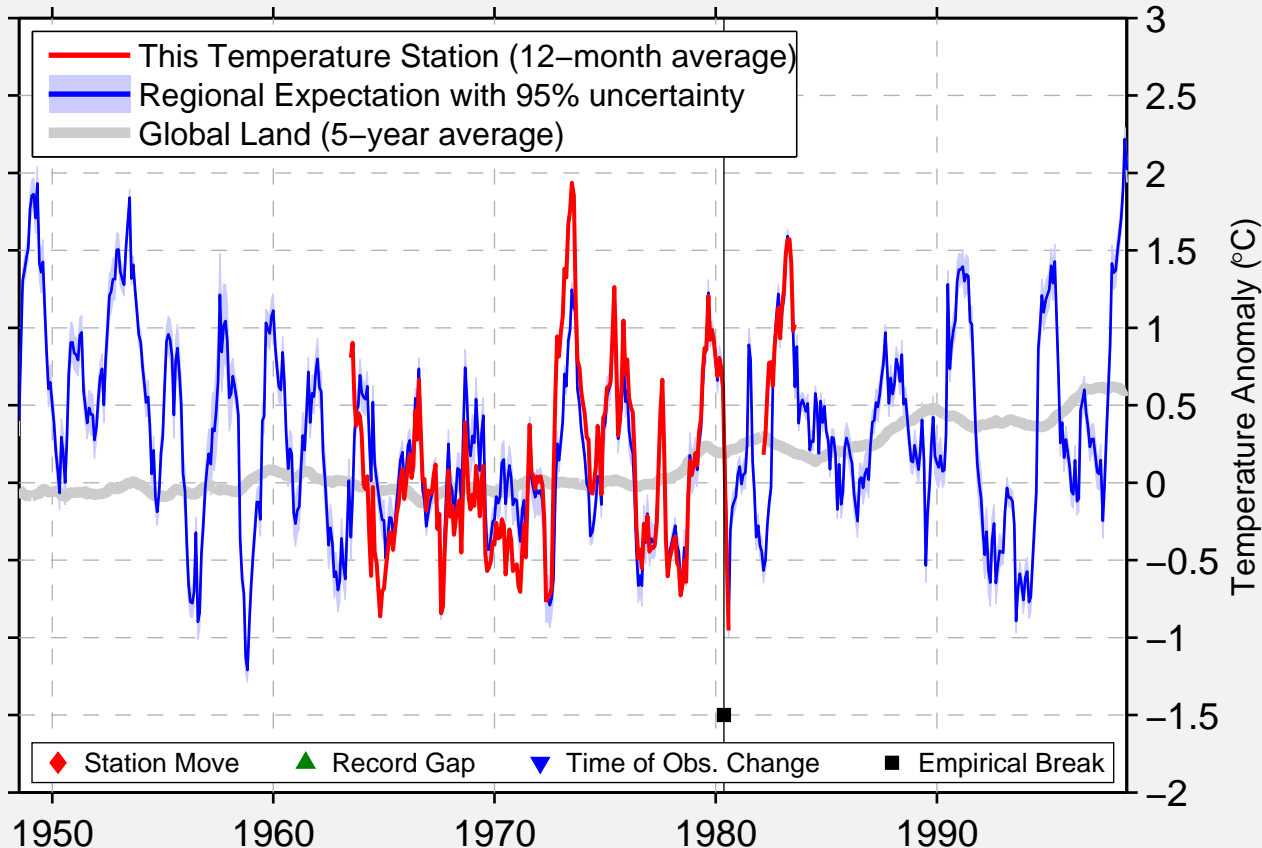

SUTTON JUNCTION

45.150 N, 72.630 W (Canada)

◆ Station Move ▲ Record Gap ▼ Time of Obs. Change ■ Empirical Break