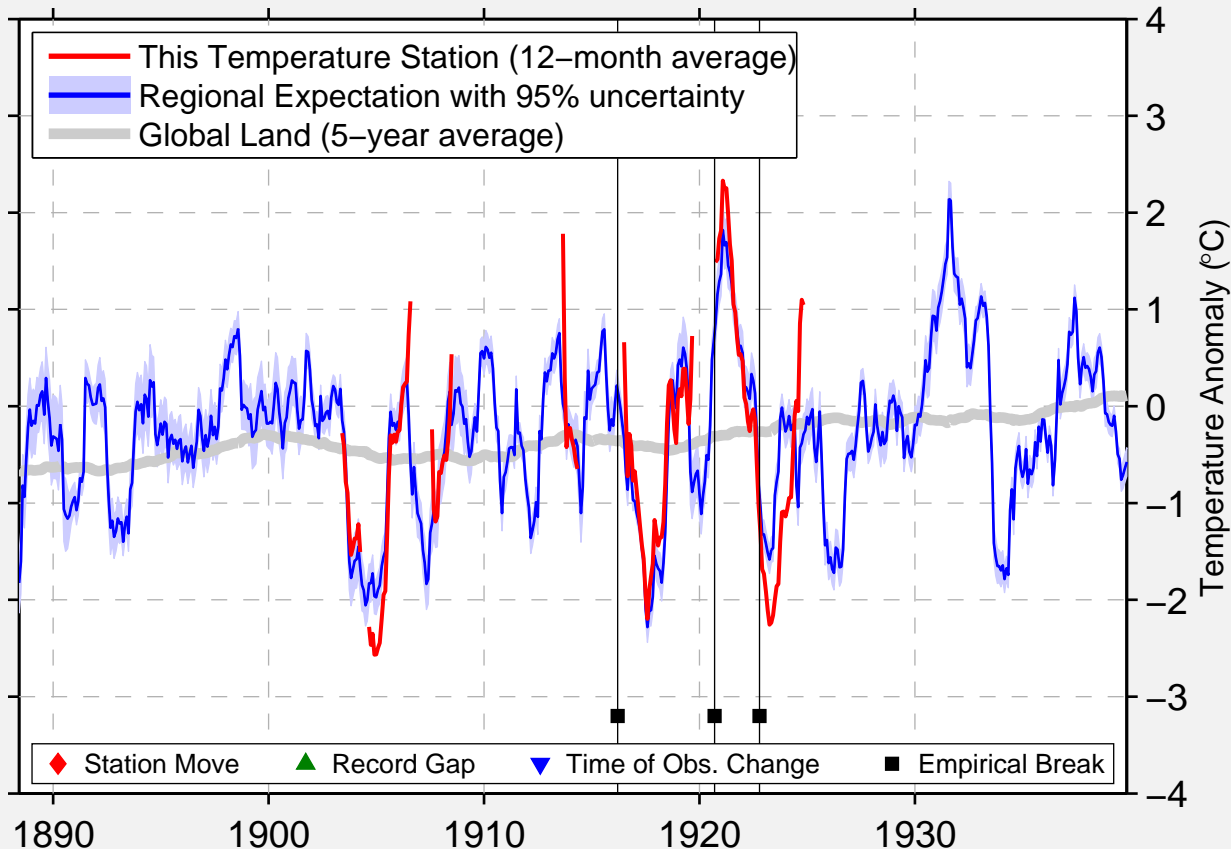

NORTH GOWER

45.115 N, 75.730 W (Canada)

Data Quality Controlled and Aligned at Breakpoints

Berkeley Earth