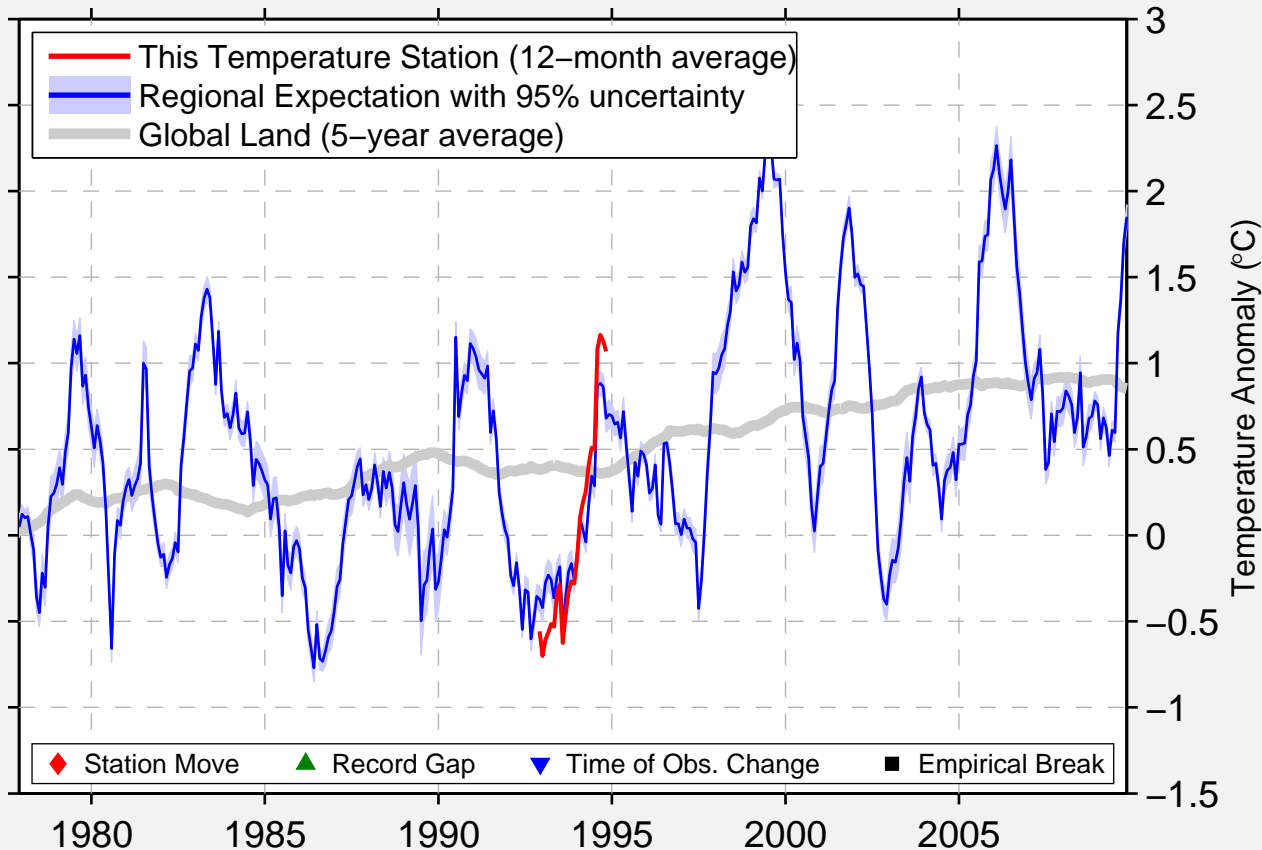

# POINT LEPREAU

45.067 N, 66.467 W (Canada)

Data Quality Controlled and Aligned at Breakpoints

Berkeley Earth