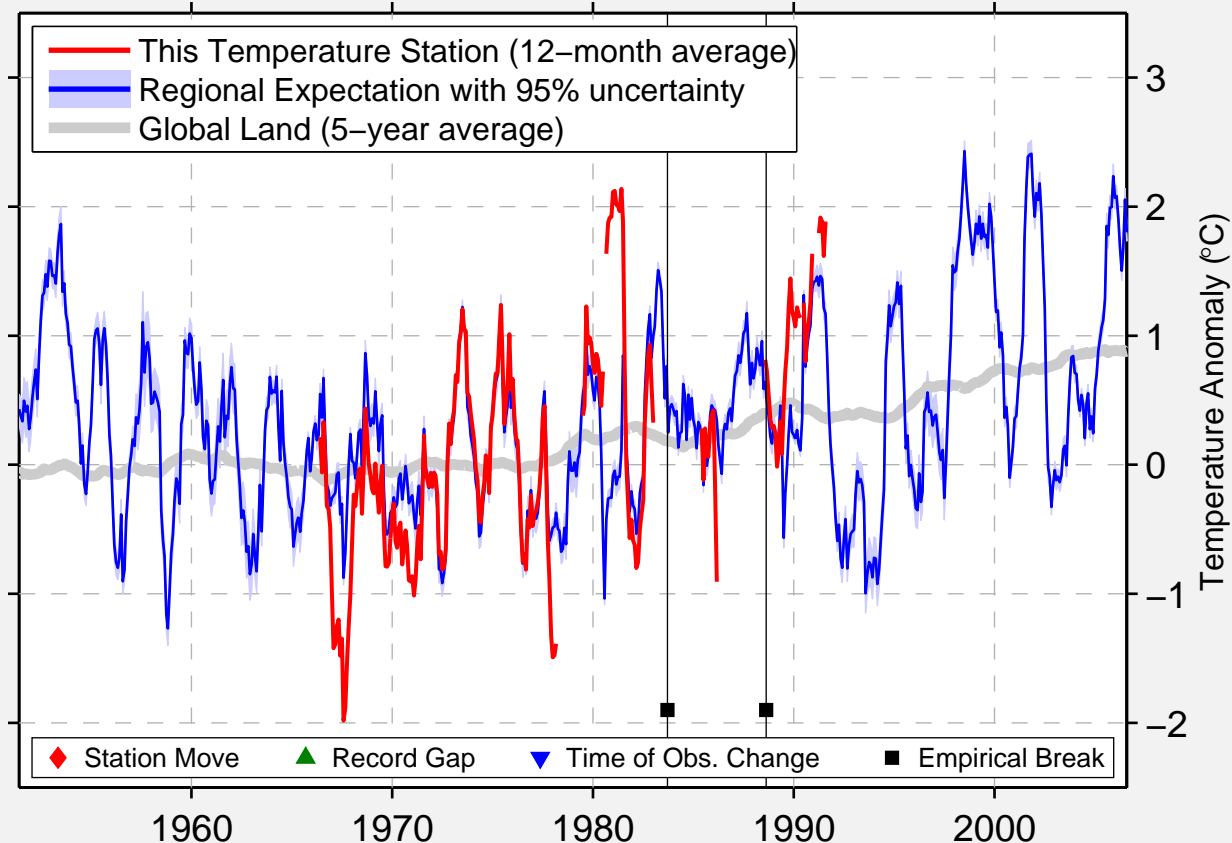

# CHESTERVILLE 2

45.060 N, 75.215 W (Canada)

Data Quality Controlled and Aligned at Breakpoints

Berkeley Earth