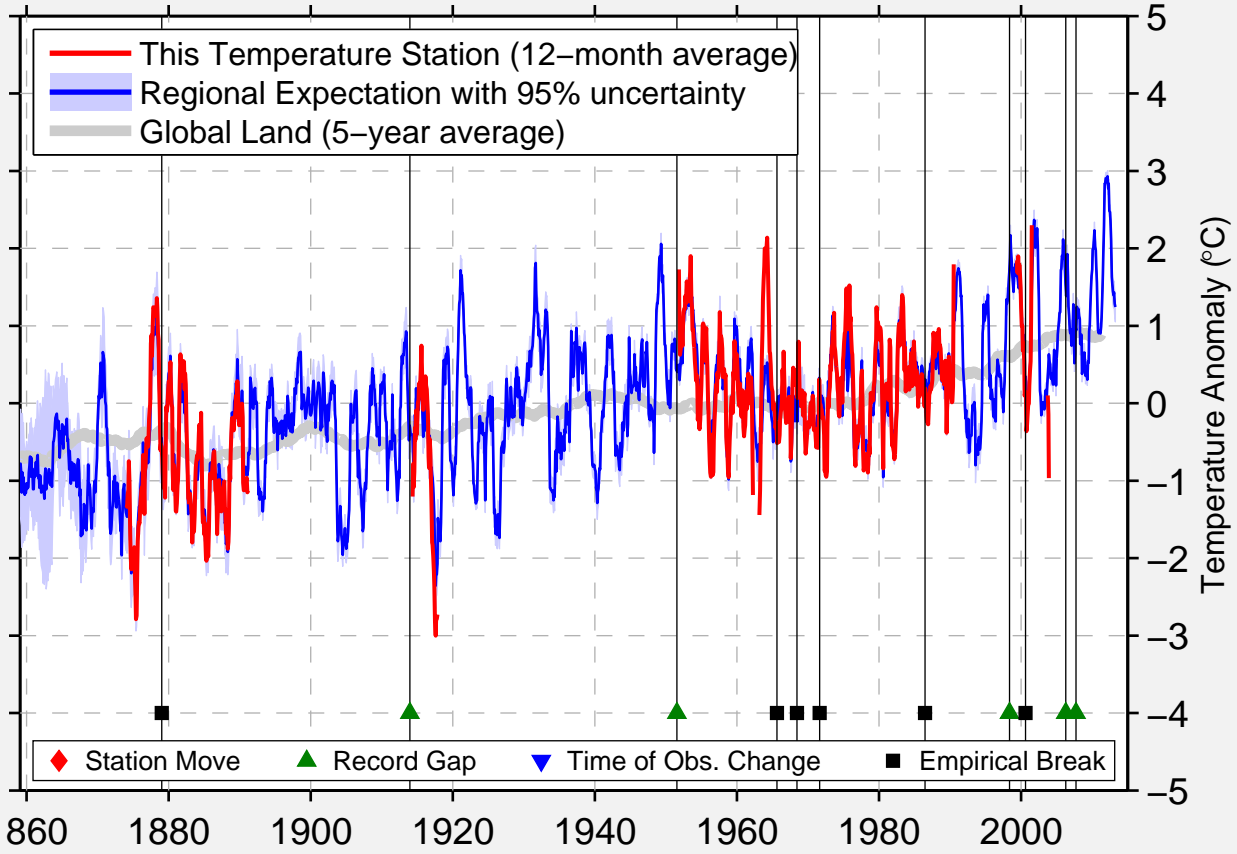

HUNTINGDON, QU

45.050 N, 74.170 W (Canada)

Data Quality Controlled and Aligned at Breakpoints

Berkeley Earth