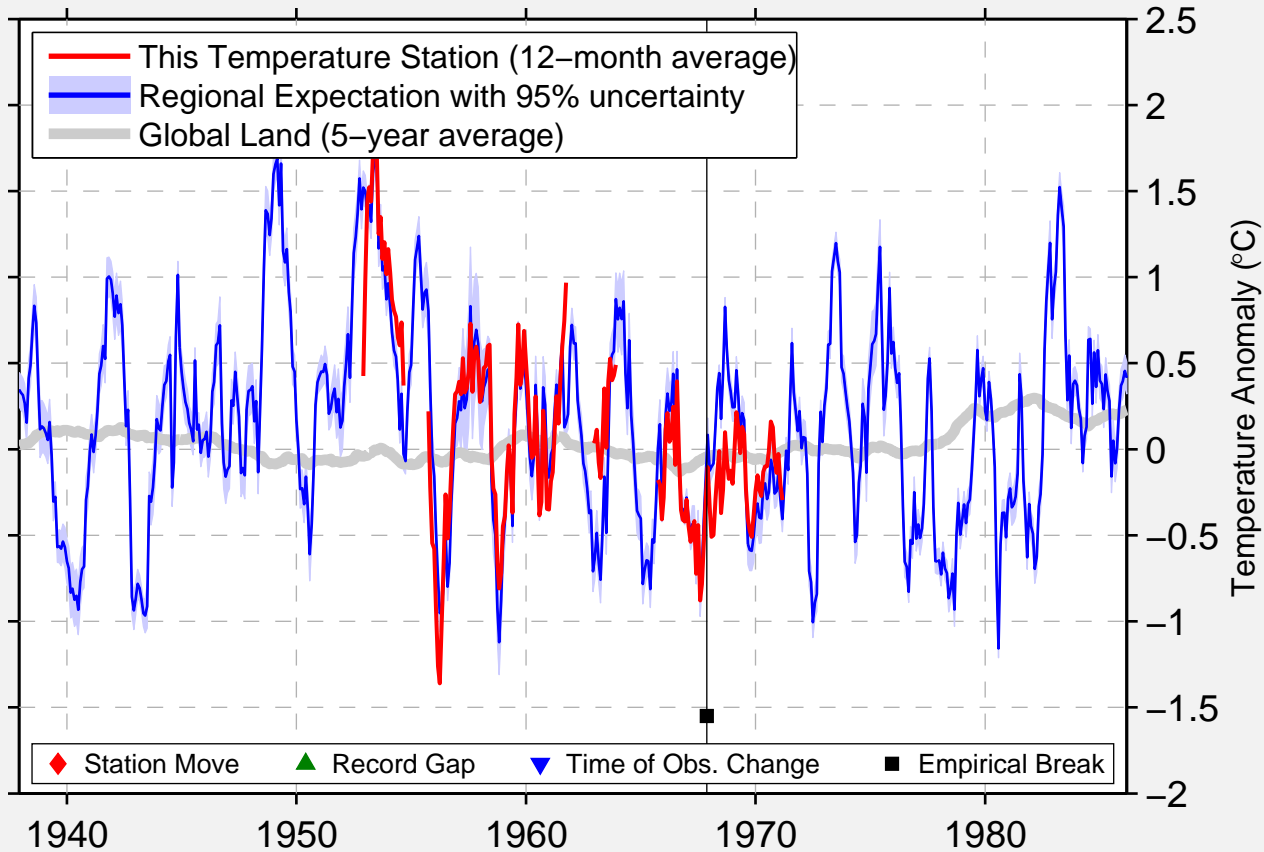

RAGGED RAPIDS

45.020 N, 79.680 W (Canada)

Data Quality Controlled and Aligned at Breakpoints

Berkeley Earth