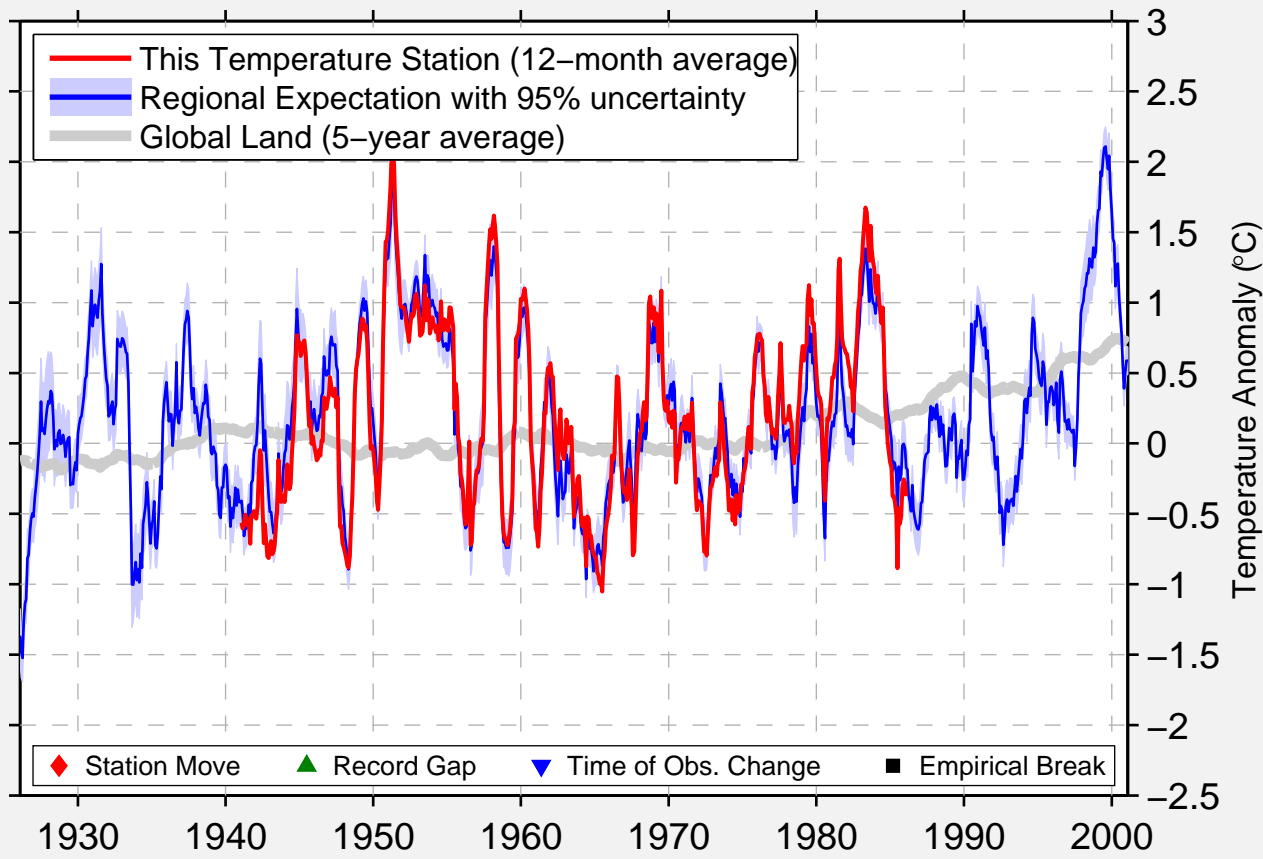

ECUM SECUM,NS

44.980 N, 62.180 W (Canada)

Data Quality Controlled and Aligned at Breakpoints

Berkeley Earth