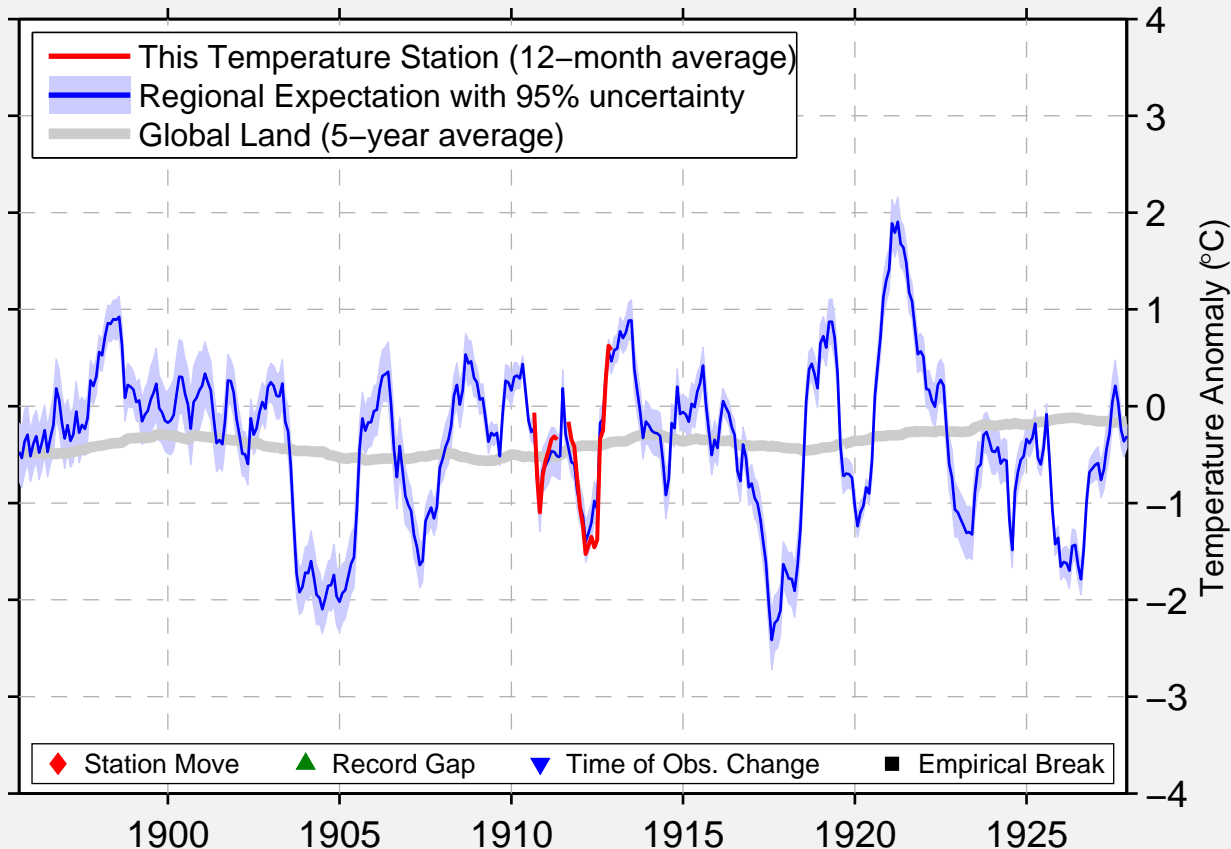

# MONTAGUE

44.930 N, 75.950 W (Canada)

Data Quality Controlled and Aligned at Breakpoints

Berkeley Earth