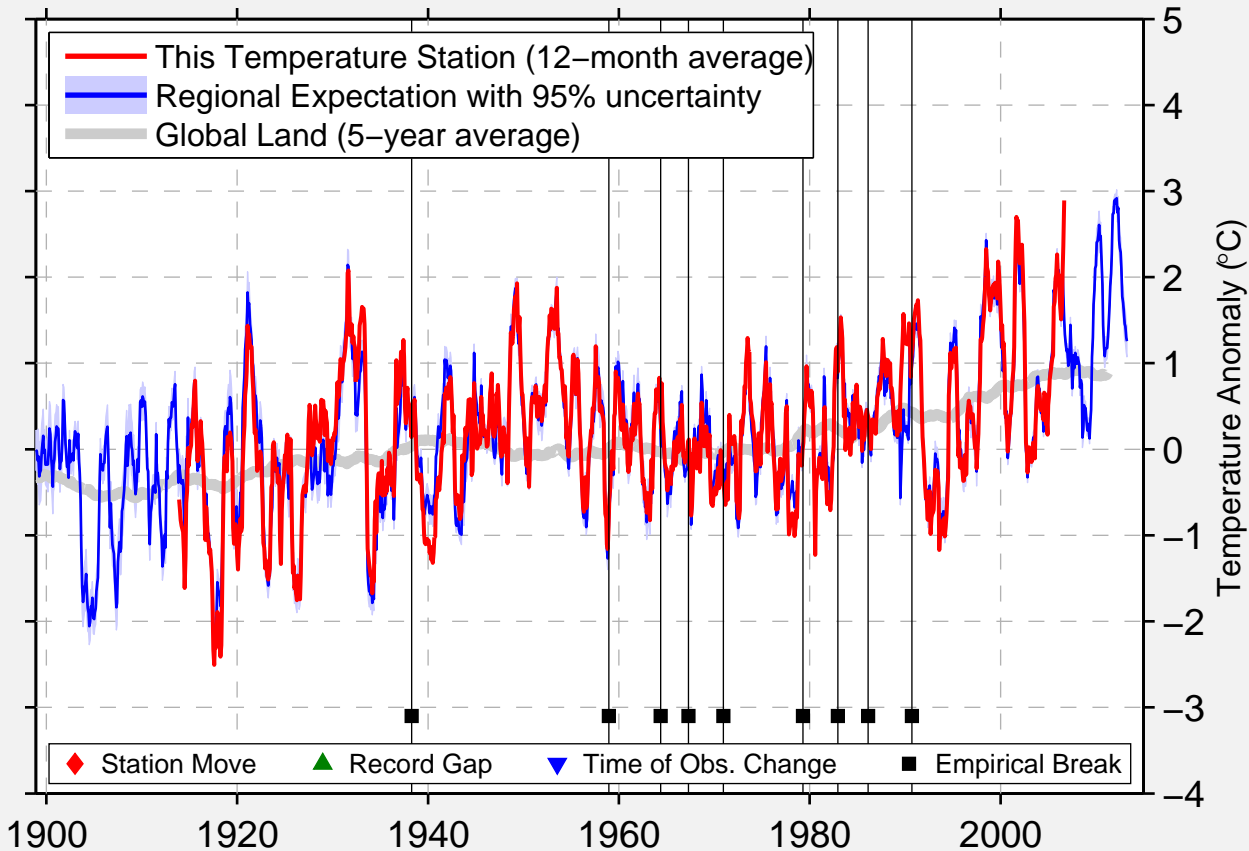

MORRISBURG, ON

44.920 N, 75.180 W (Canada)

Data Quality Controlled and Aligned at Breakpoints

Berkeley Earth