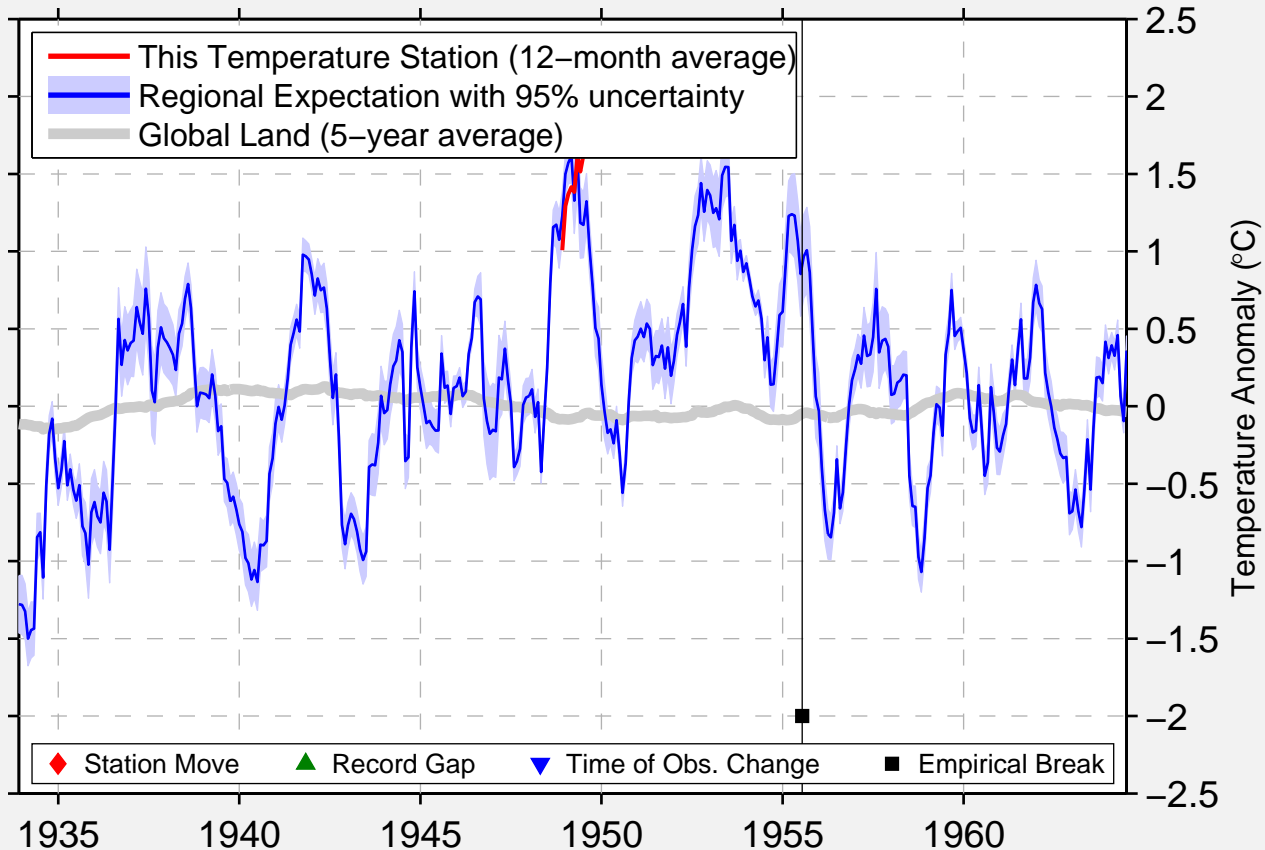

# GOODERHAM

44.920 N, 78.380 W (Canada)

Data Quality Controlled and Aligned at Breakpoints

Berkeley Earth