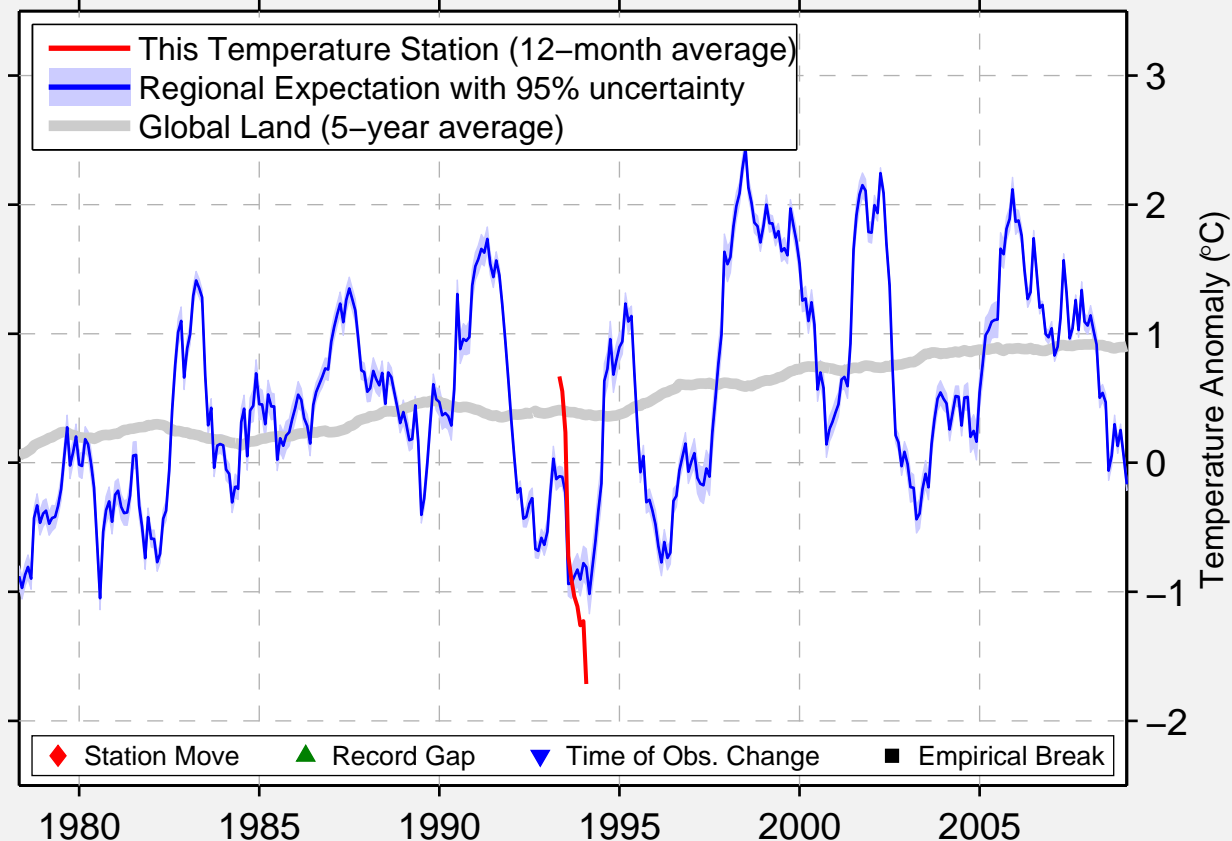

BEAUSOLEIL ISL AUT

44.850 N, 79.867 W (Canada)

Data Quality Controlled and Aligned at Breakpoints

Berkeley Earth