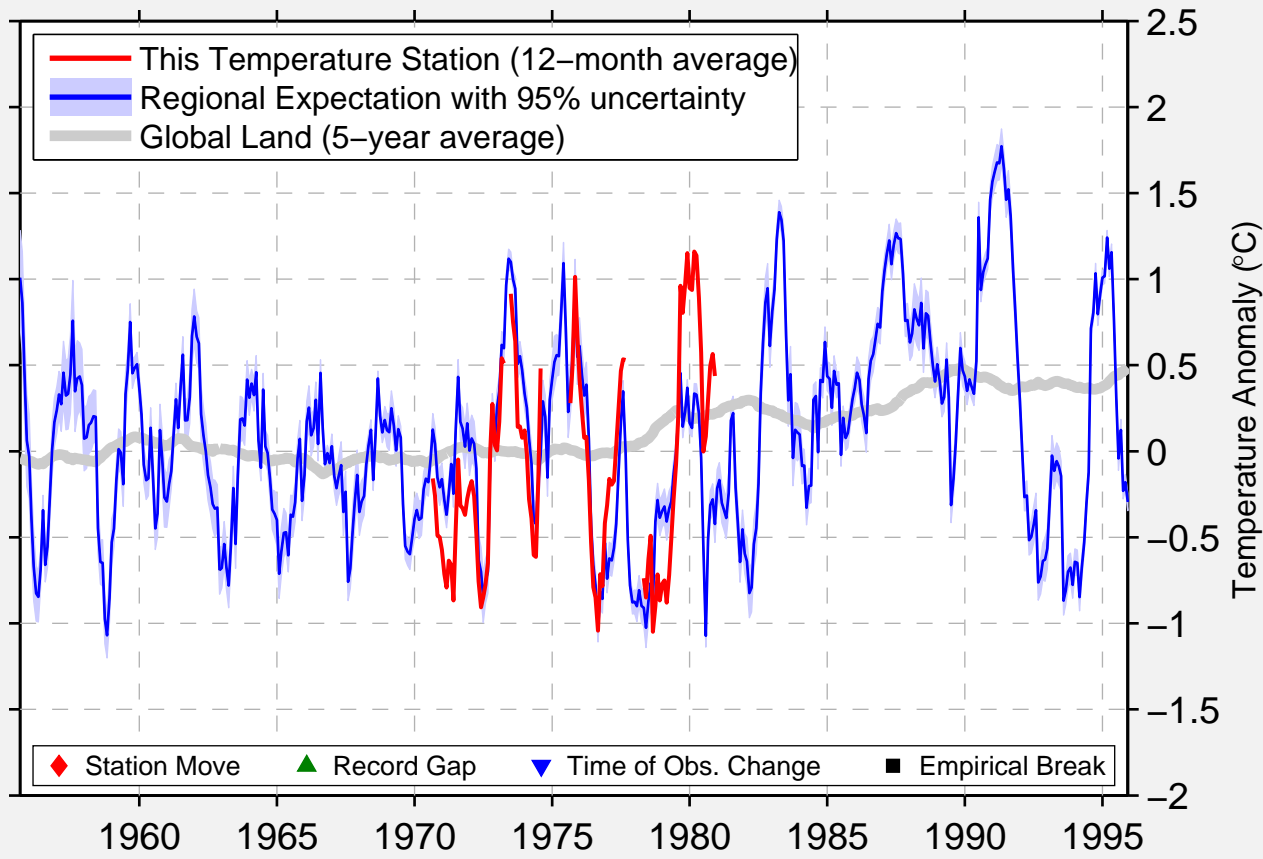

# CLOYNE ONT HYDRO

44.820 N, 77.180 W (Canada)

Data Quality Controlled and Aligned at Breakpoints

Berkeley Earth