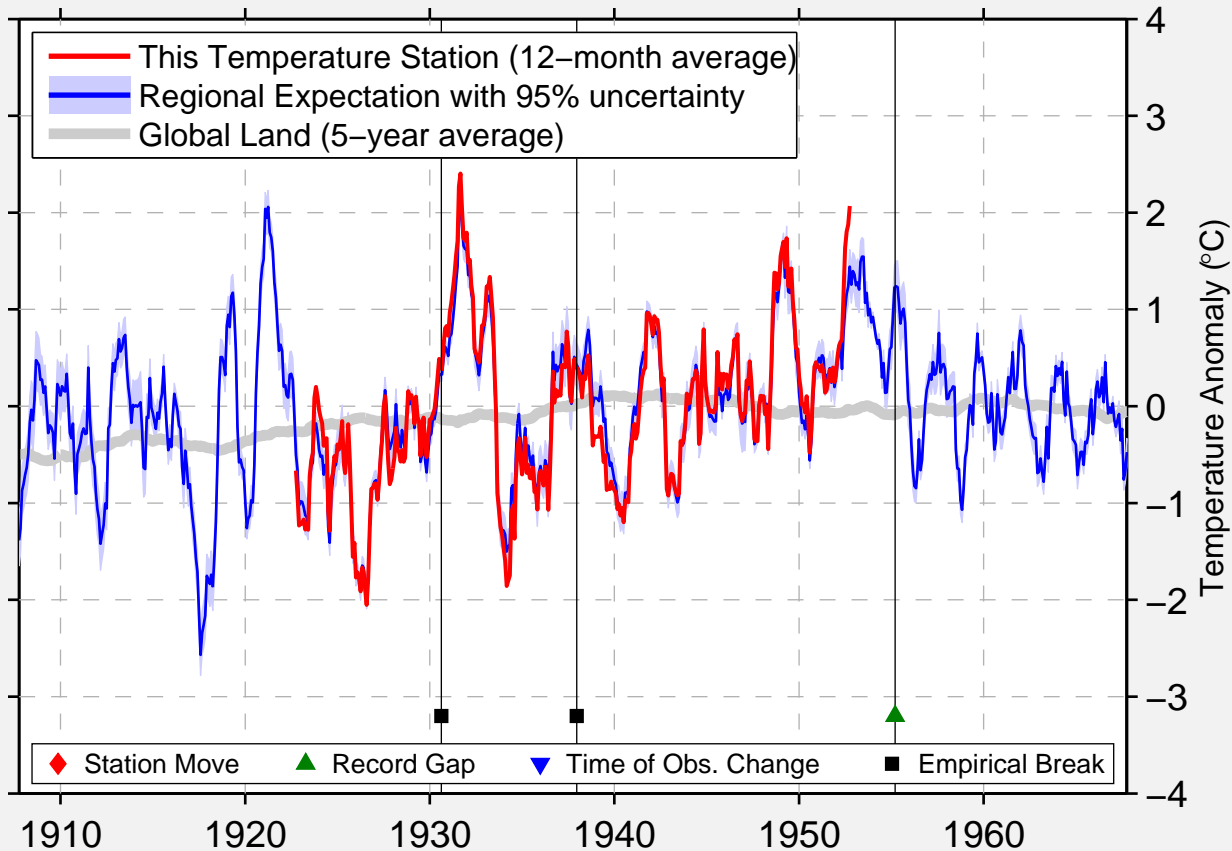

# APSLEY

44.770 N, 78.080 W (Canada)

Data Quality Controlled and Aligned at Breakpoints

Berkeley Earth