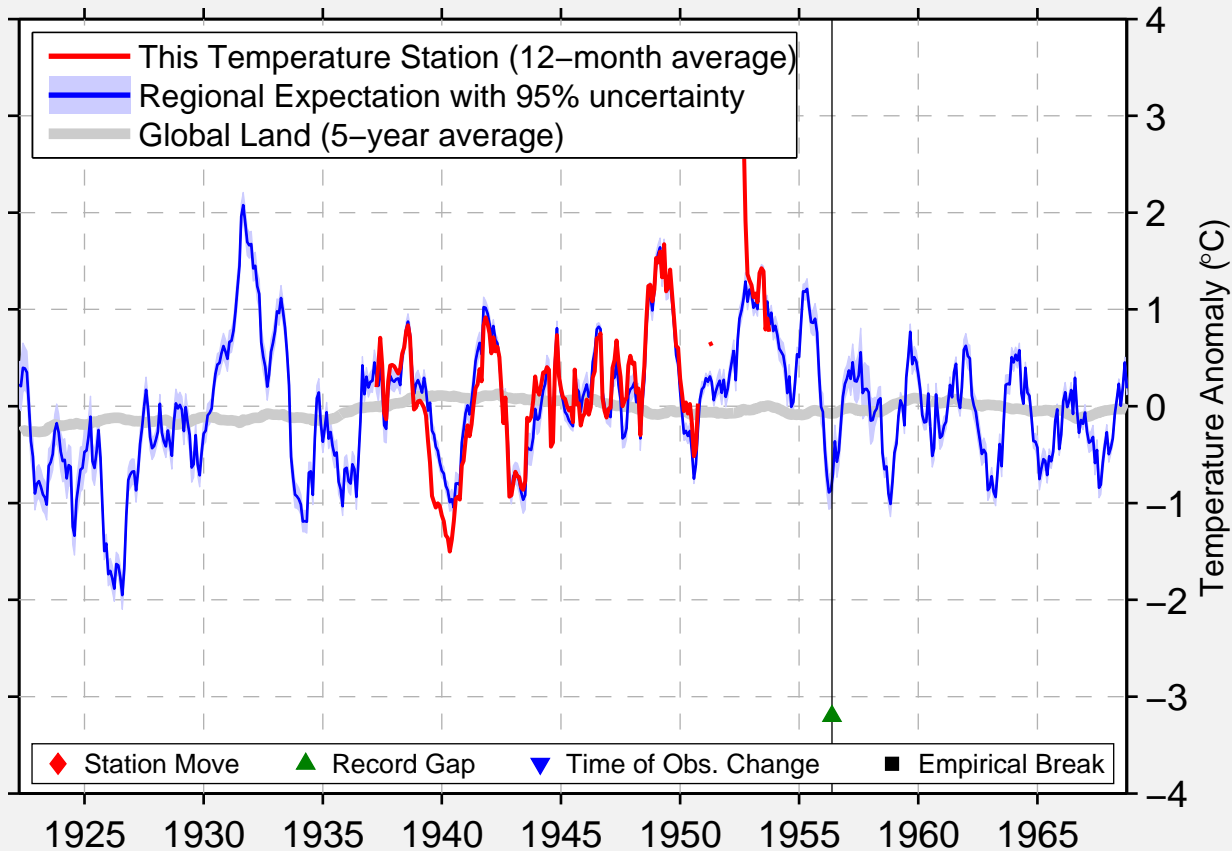

WAUBAUSHENE

44.770 N, 79.700 W (Canada)

Data Quality Controlled and Aligned at Breakpoints

Berkeley Earth