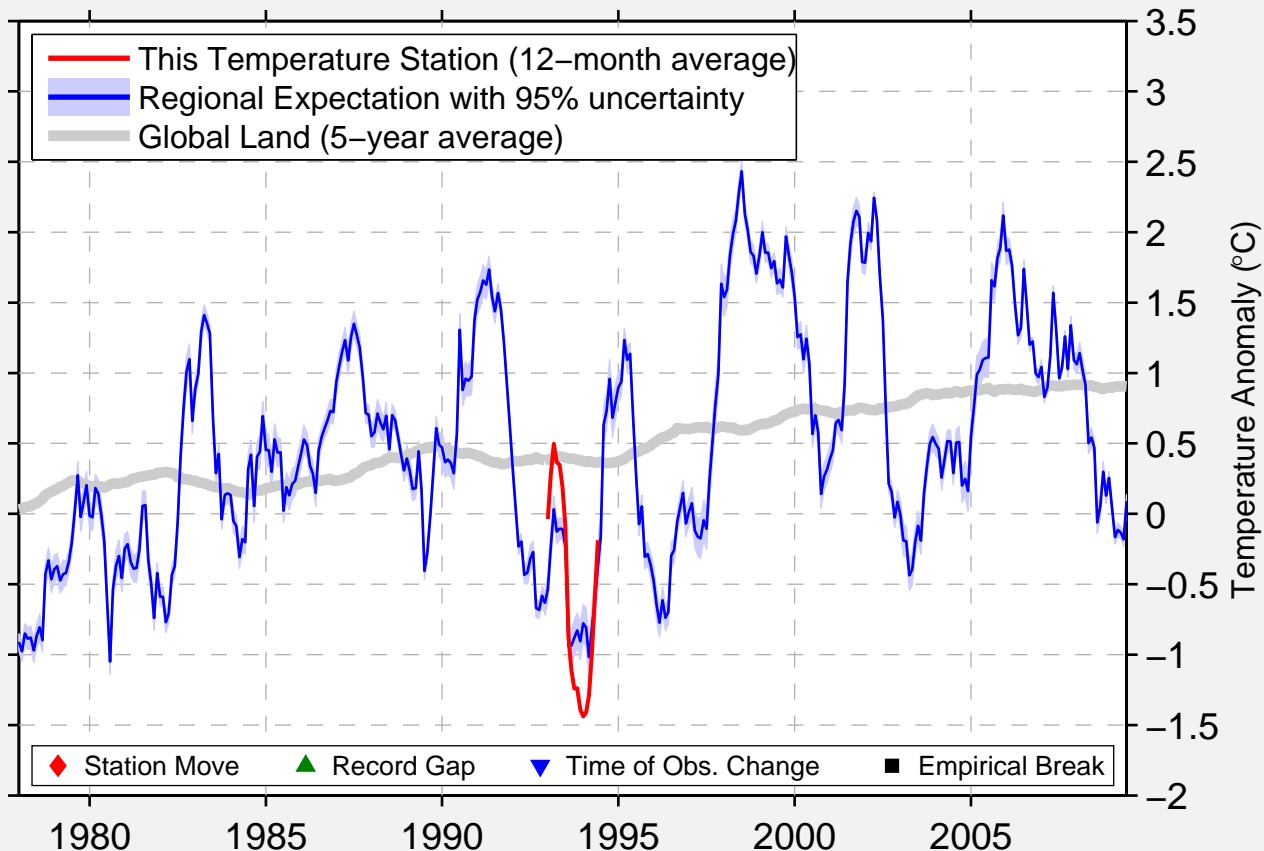

OLIPHANT\ONT

44.733 N, 81.283 W (Canada)

Data Quality Controlled and Aligned at Breakpoints

Berkeley Earth