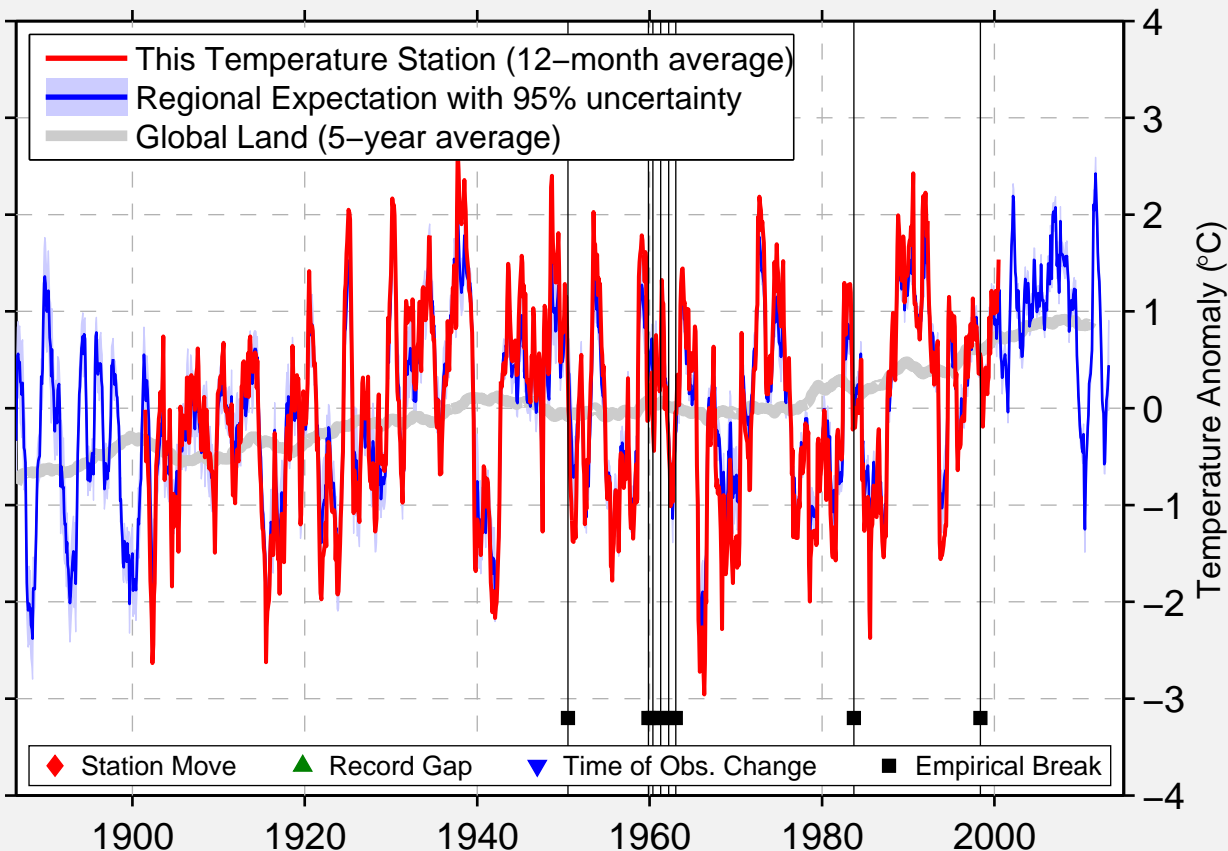

# Taernaby/Hemavan

65.800 N, 15.100 E (Sweden)

Data Quality Controlled and Aligned at Breakpoints

Berkeley Earth