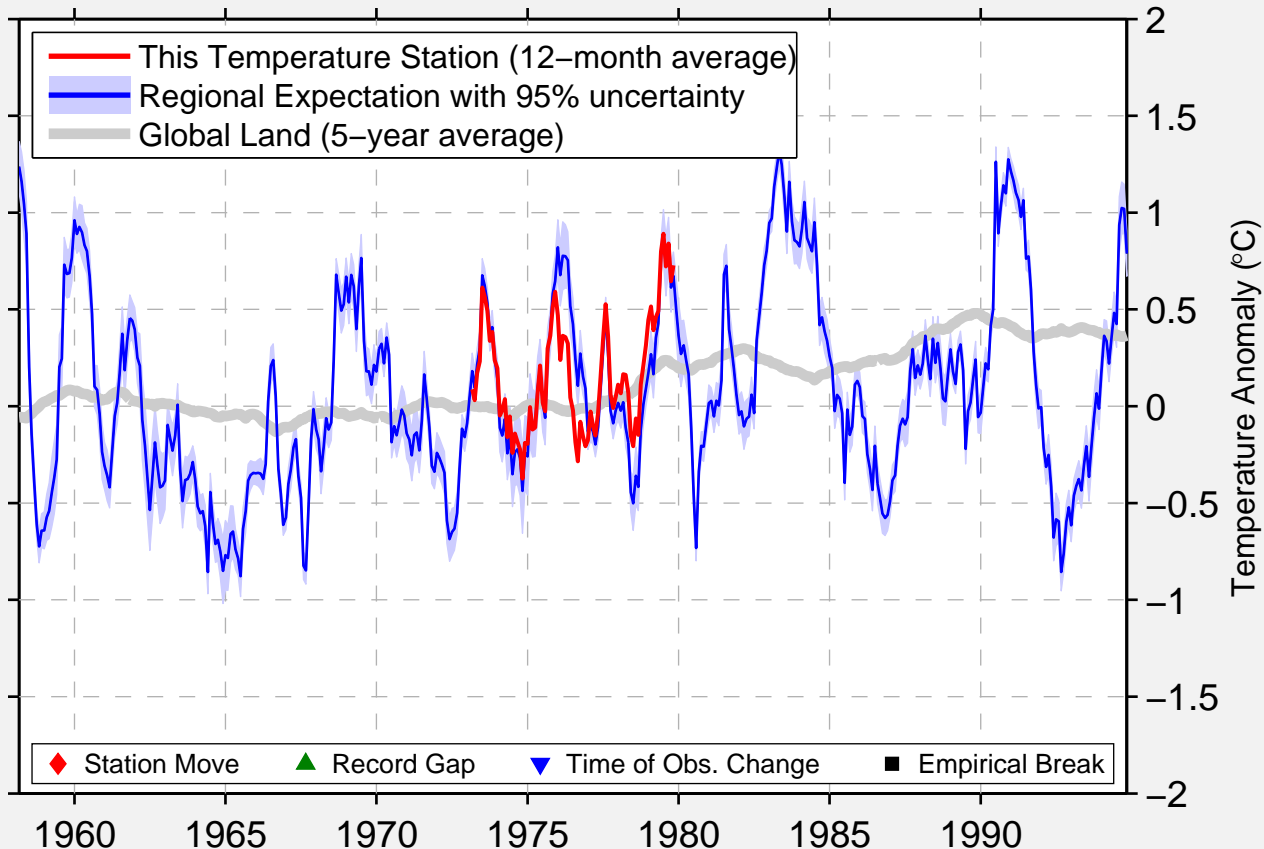

# HUBBARDS

44.630 N, 64.080 W (Canada)

Data Quality Controlled and Aligned at Breakpoints

Berkeley Earth