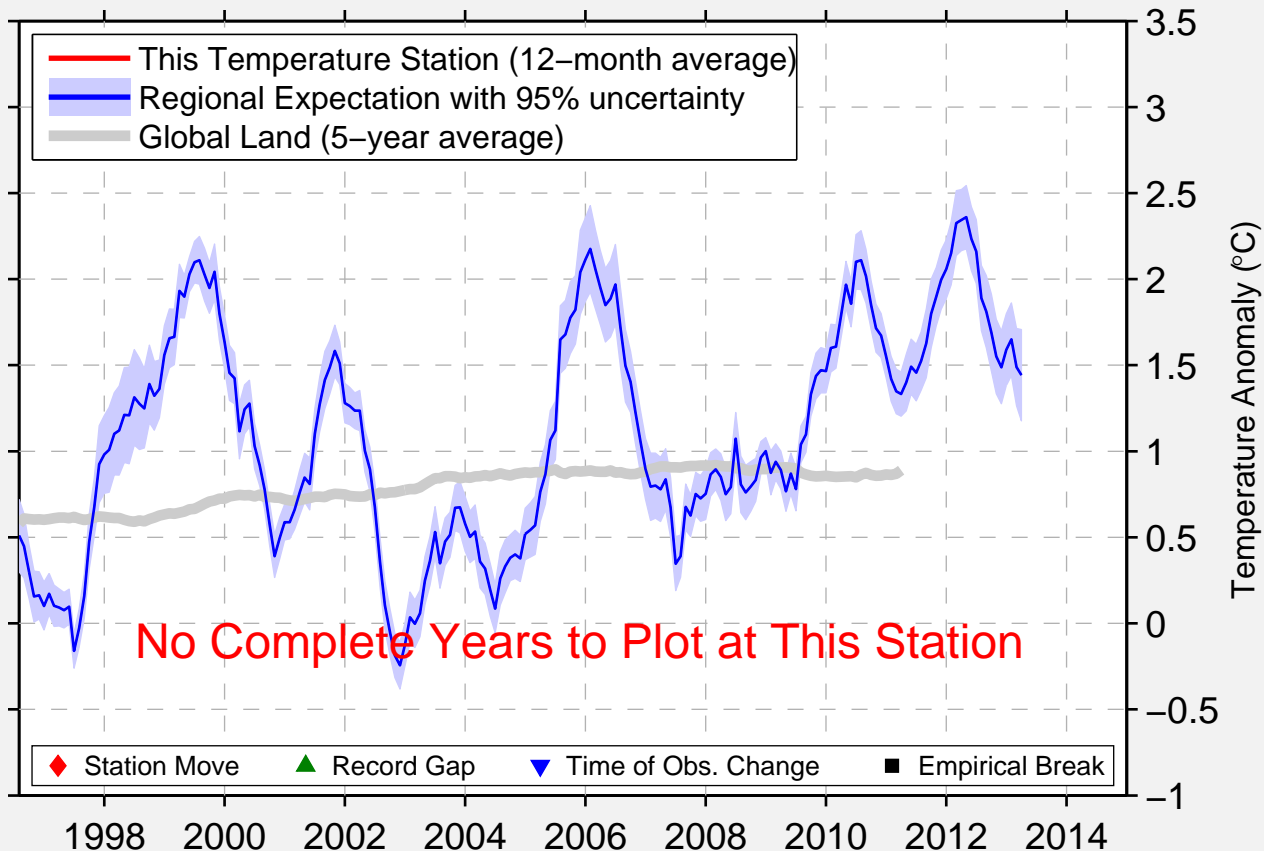

OSBORNE HEAD DND

44.617 N, 63.417 W (Canada)

No Complete Years to Plot at This Station