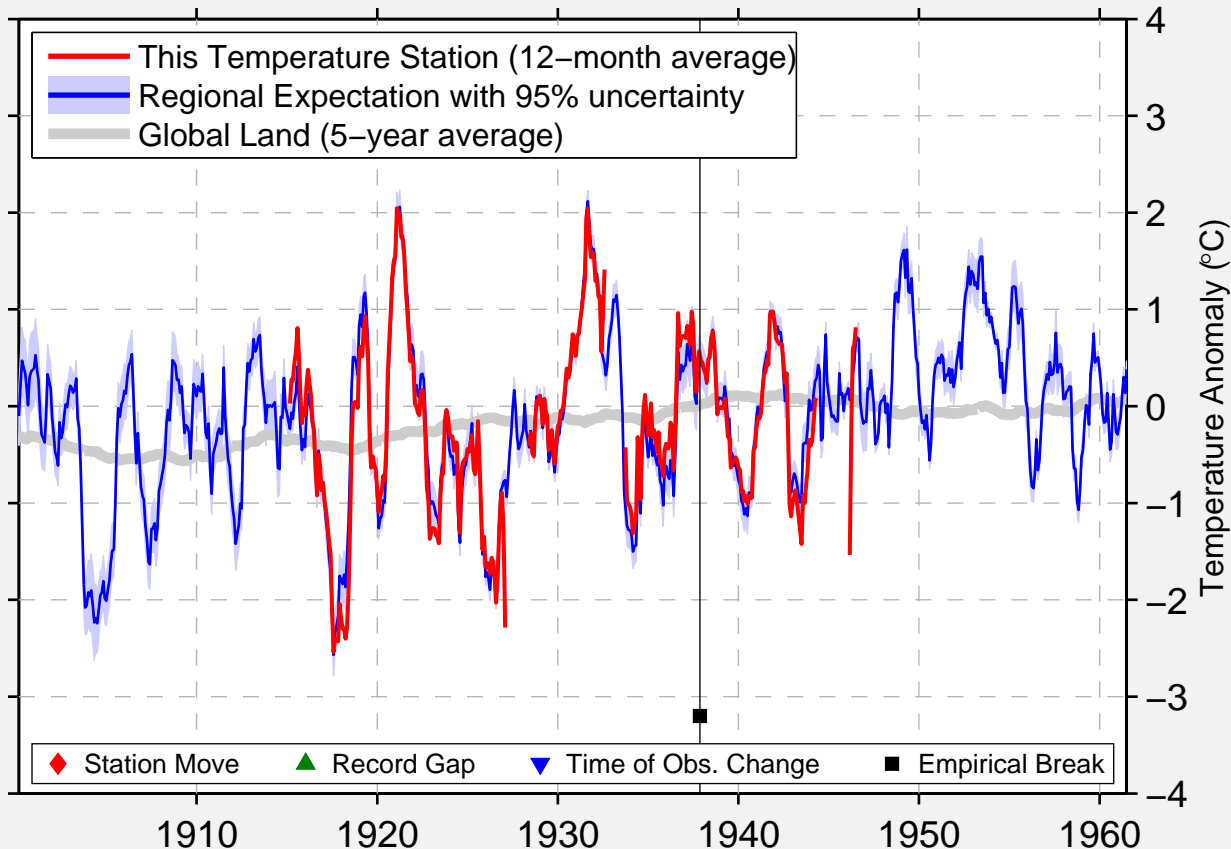

QUEENSBORO

44.600 N, 77.420 W (Canada)

Data Quality Controlled and Aligned at Breakpoints

Berkeley Earth