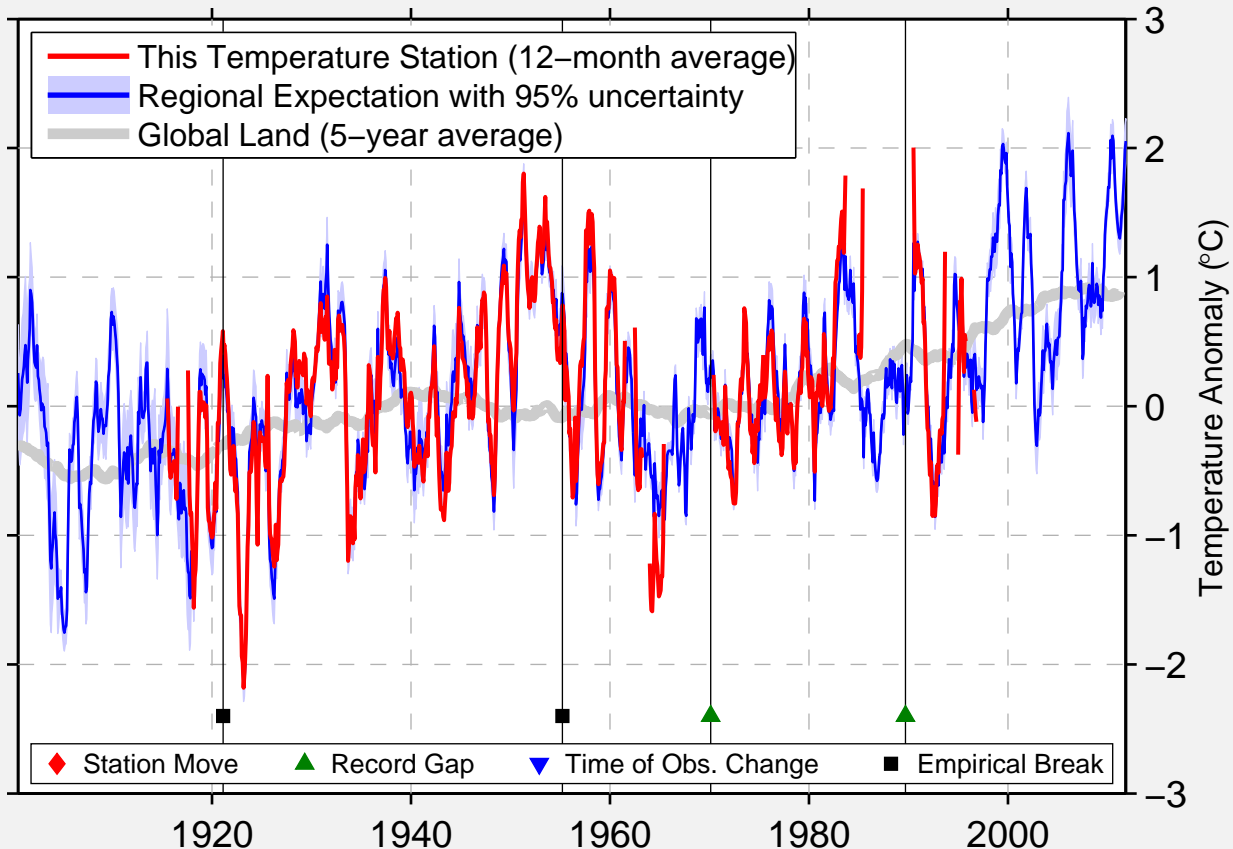

DIGBY CKDY

44.579 N, 65.764 W (Canada)

Data Quality Controlled and Aligned at Breakpoints

Berkeley Earth