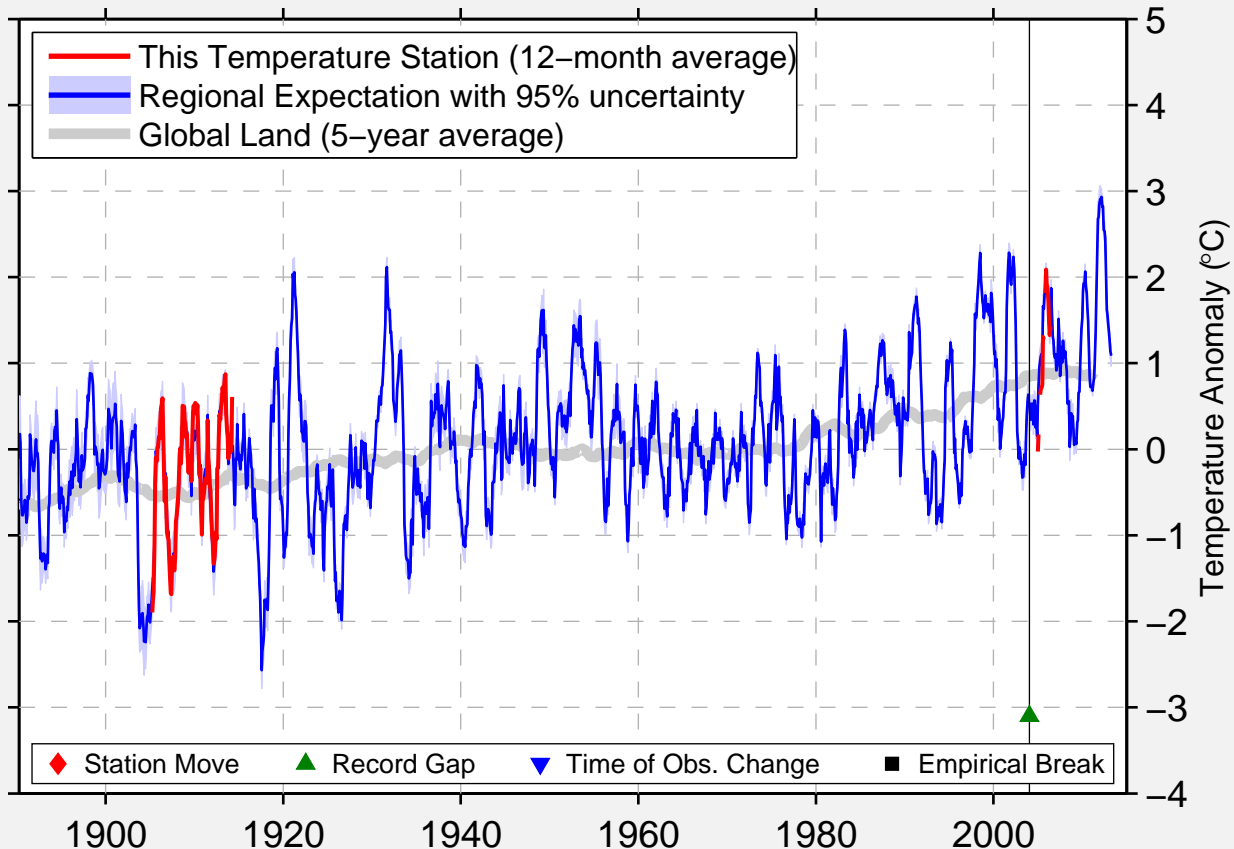

MADOC

44.525 N, 77.475 W (Canada)

Data Quality Controlled and Aligned at Breakpoints

Berkeley Earth