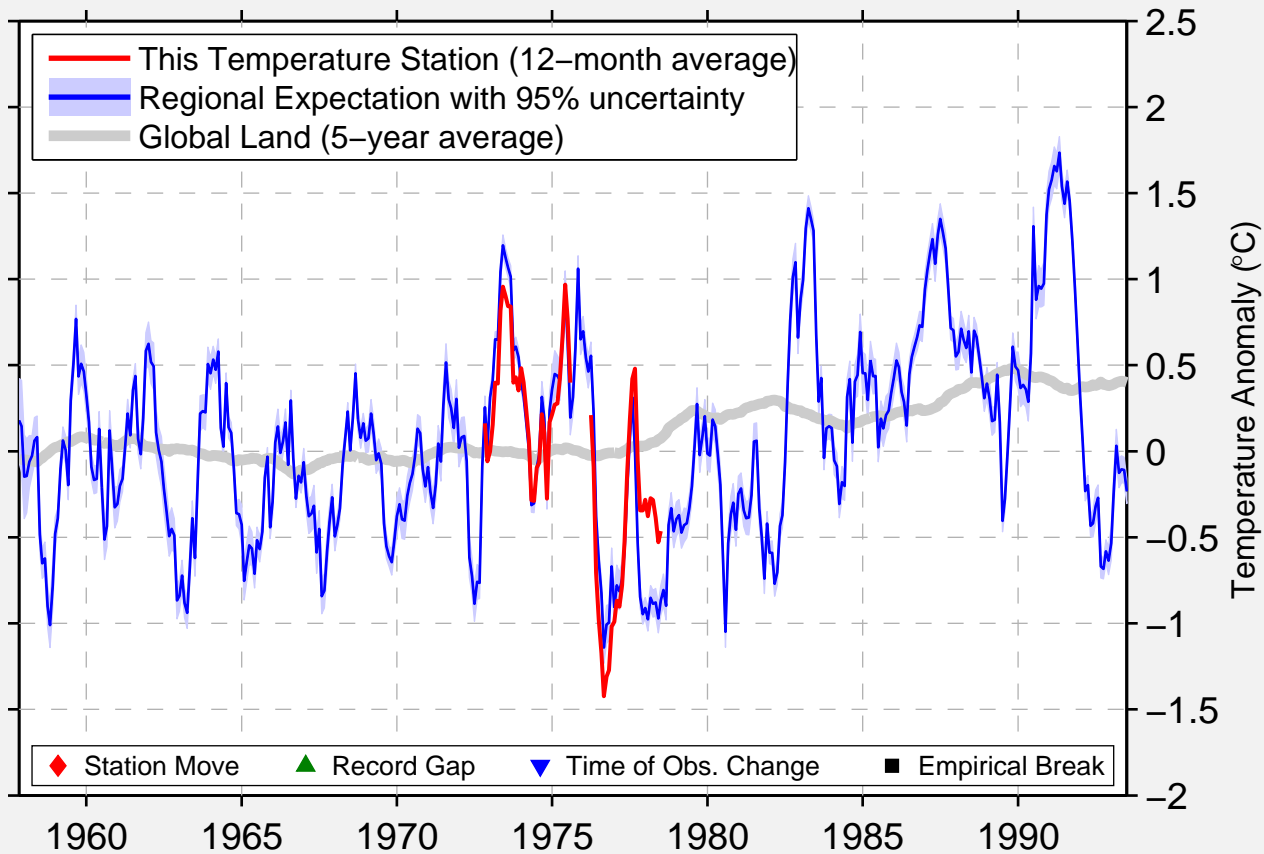

SOUTHAMPTON TOMORI

44.500 N, 81.320 W (Canada)

Data Quality Controlled and Aligned at Breakpoints

Berkeley Earth