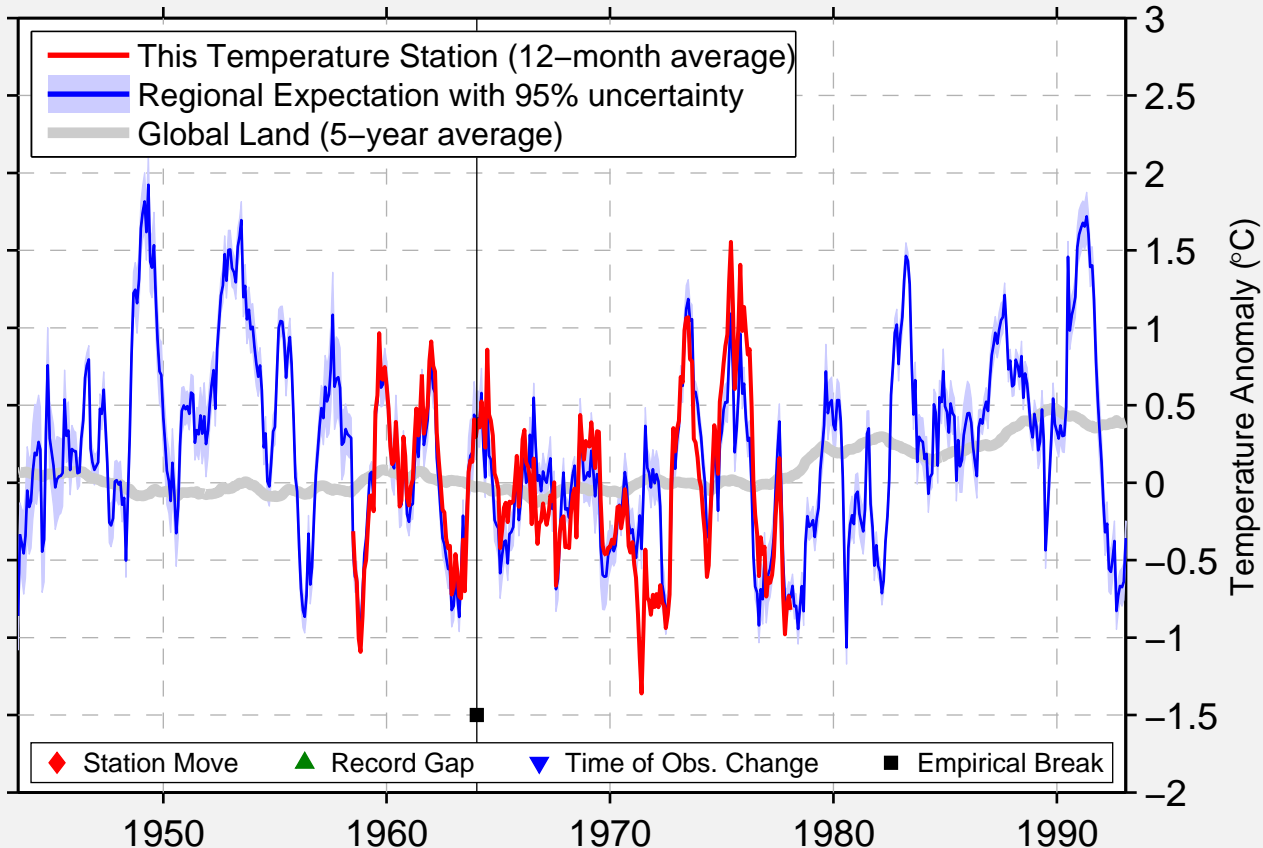

BELLROCK

44.480 N, 76.770 W (Canada)

Data Quality Controlled and Aligned at Breakpoints

Berkeley Earth