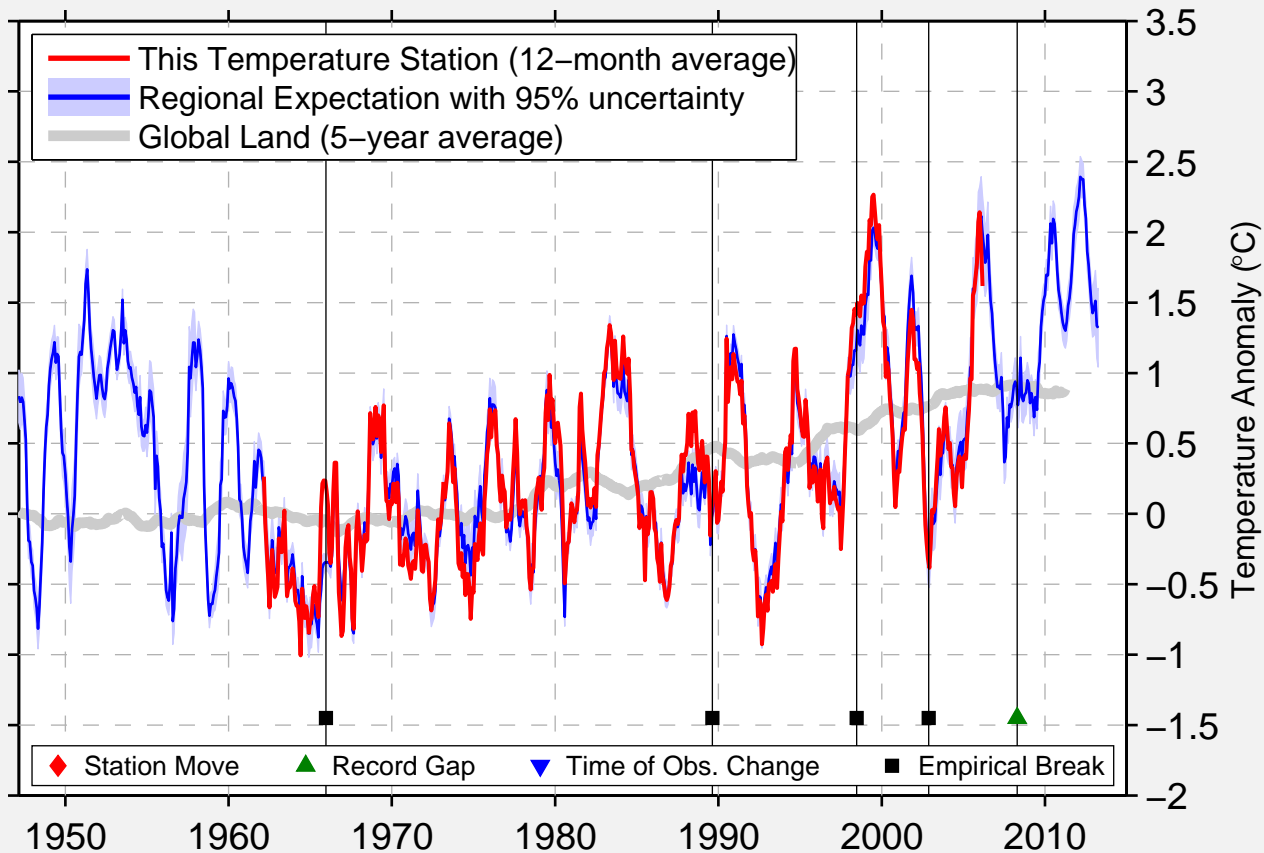

BRIDGEWATER

44.400 N, 64.550 W (Canada)

Data Quality Controlled and Aligned at Breakpoints

Berkeley Earth