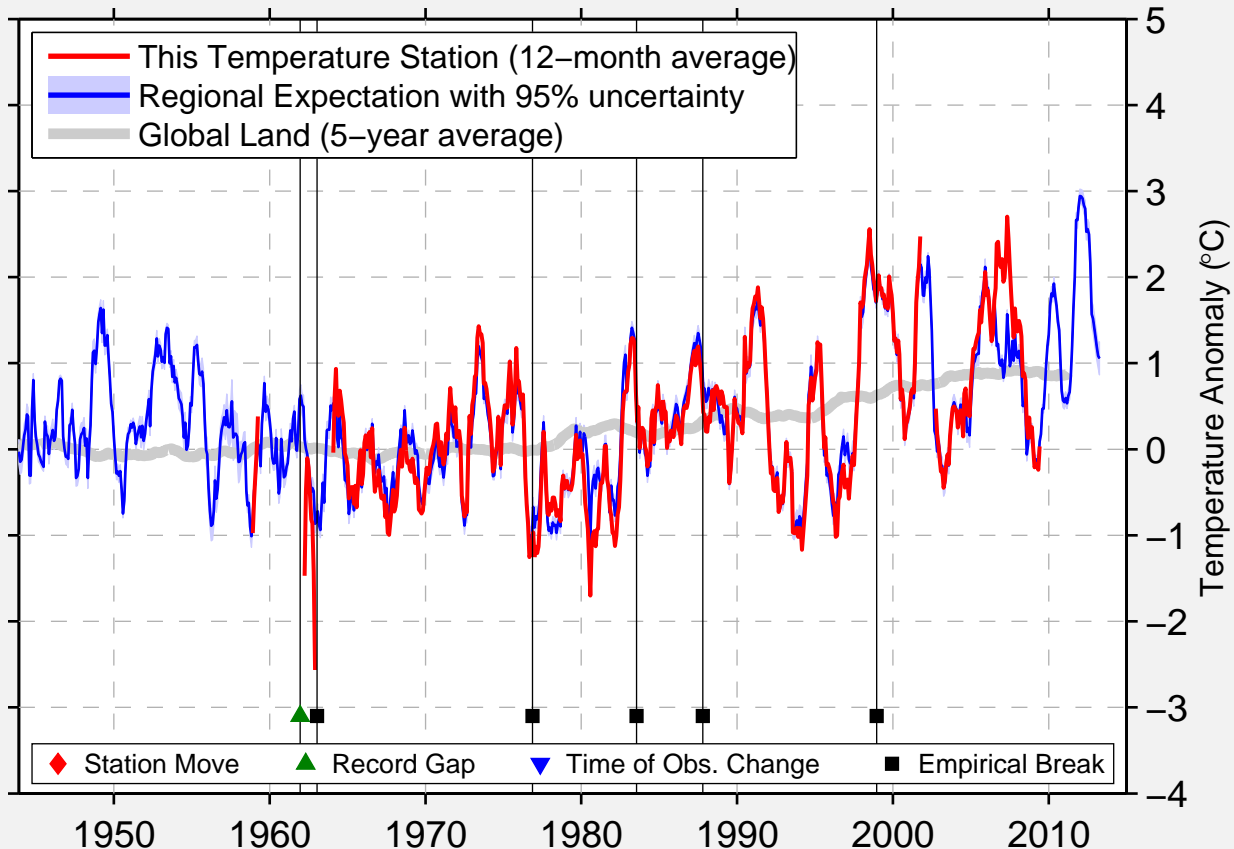

CHATSWORTH

44.400 N, 80.900 W (Canada)

Data Quality Controlled and Aligned at Breakpoints

Berkeley Earth