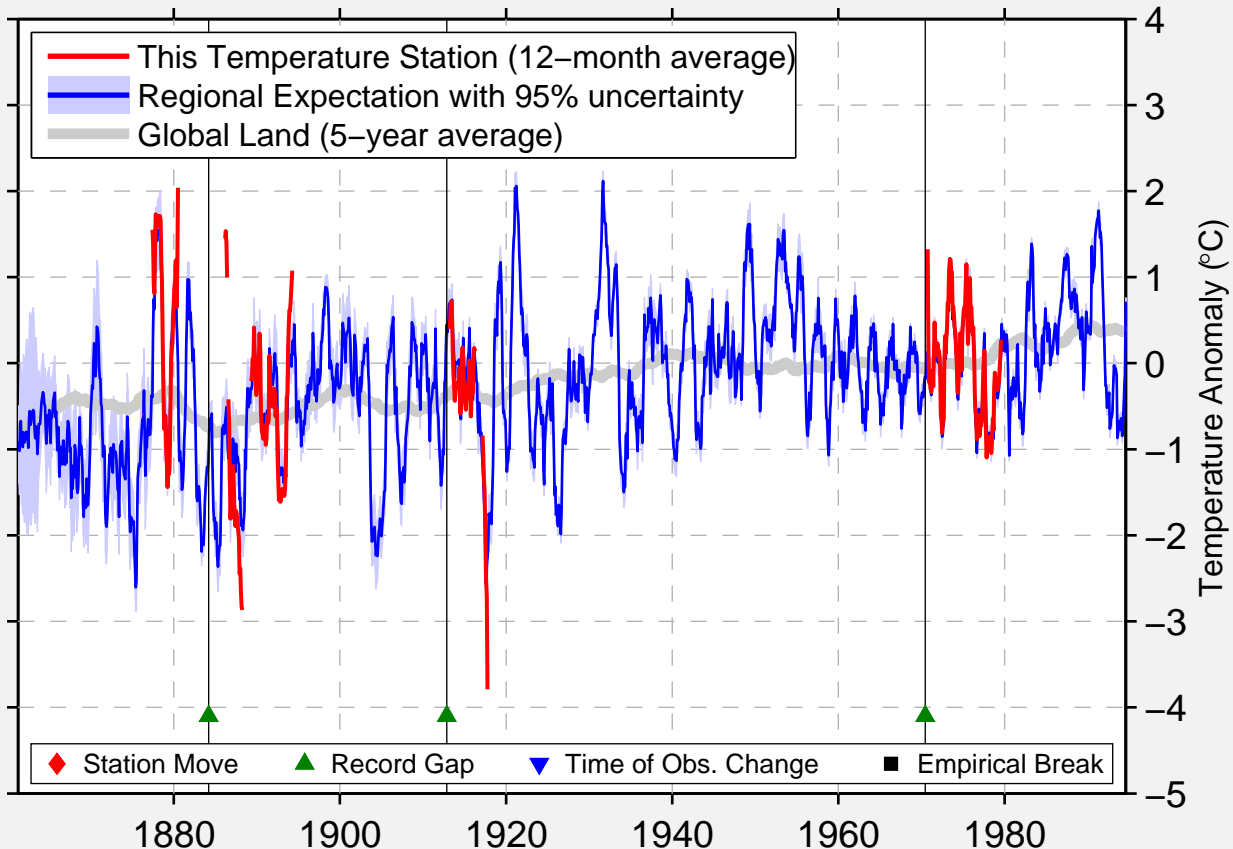

NORWOOD

44.380 N, 77.970 W (Canada)

Data Quality Controlled and Aligned at Breakpoints

Berkeley Earth