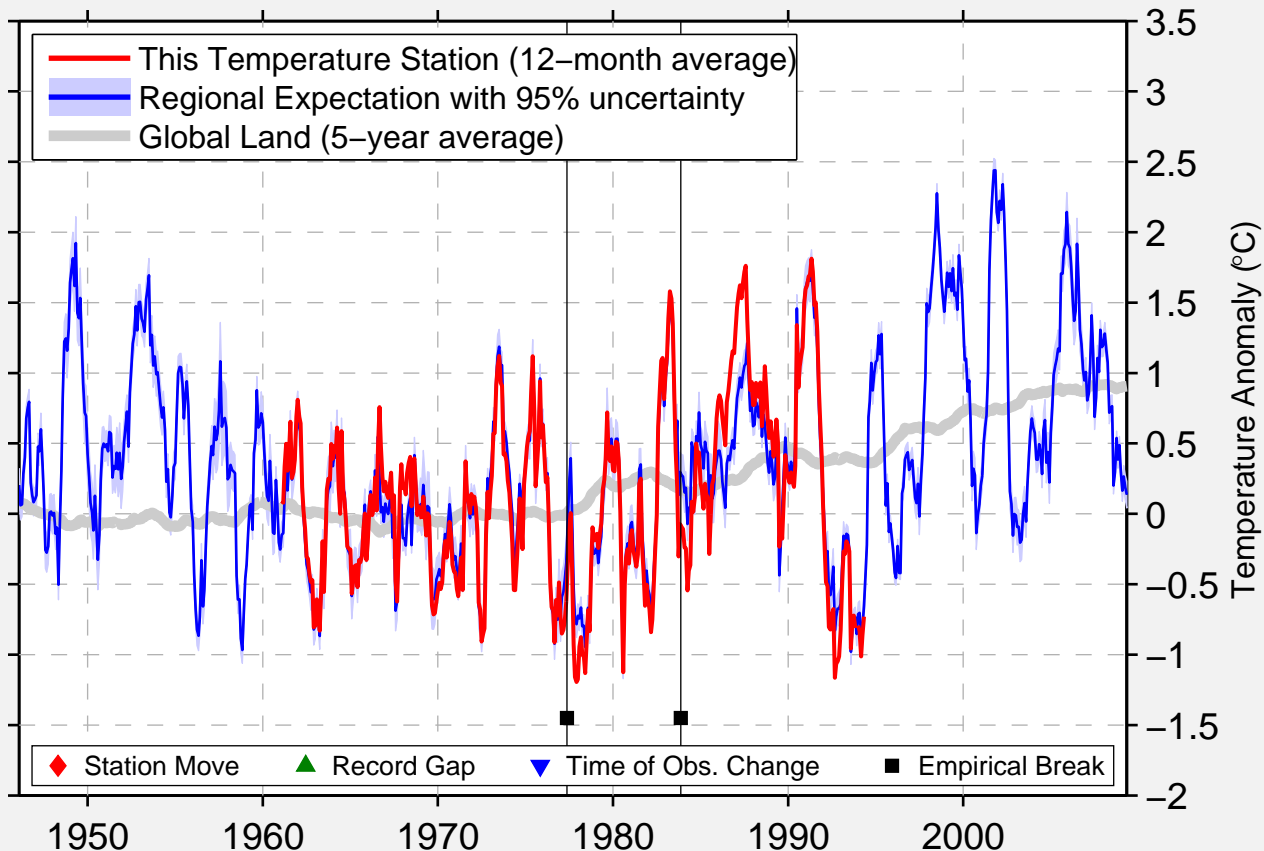

# CATARAQUITTS

44.370 N, 76.620 W (Canada)

Data Quality Controlled and Aligned at Breakpoints

Berkeley Earth